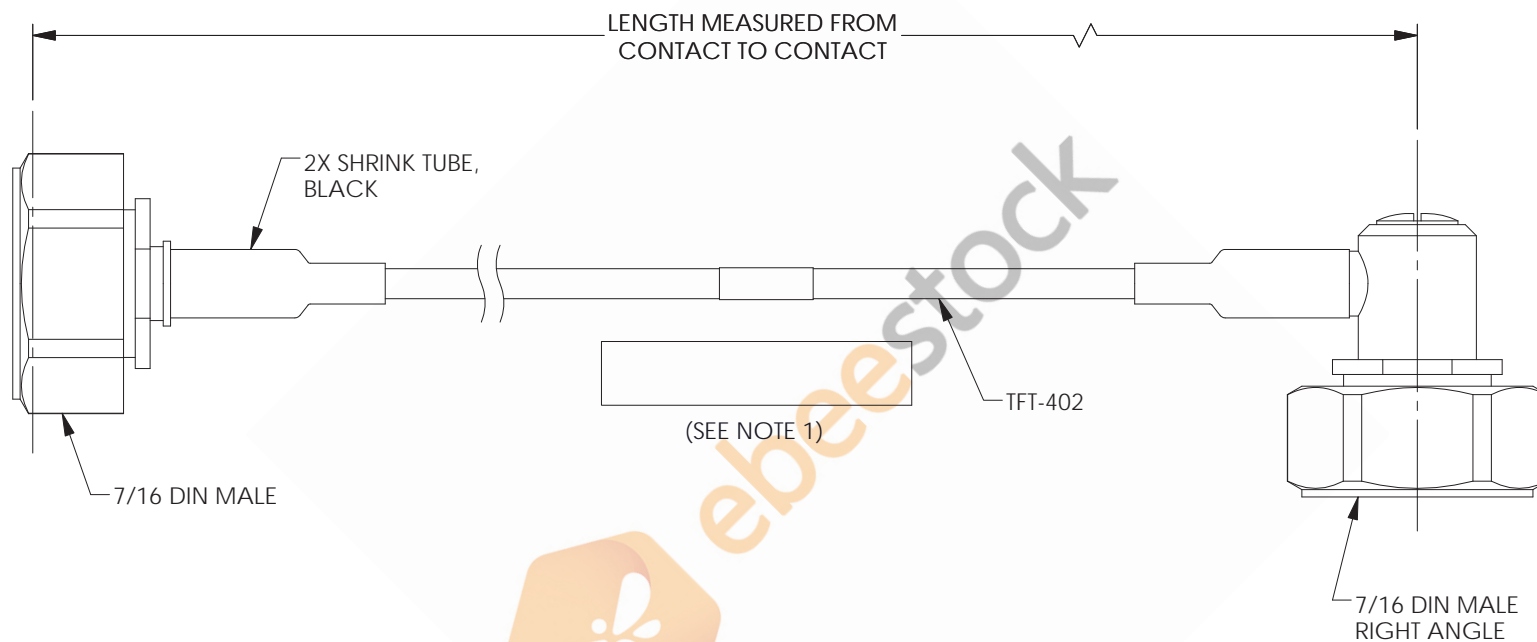

7/16 DIN Male to 7/16 DIN Male Right Angle Low PIM Cable 150 CM Length Using TFT-402 Coax Using Times Microwave Components

REVISIONS			
REV.	DESCRIPTION	DATE	APPROVED
A	INITIAL RELEASE	04/12/2021	SELLIS

NOTES:

1. CABLES 36" AND UNDER HAVE 1 LABEL CENTERED. CABLES OVER 36" HAVE 2 LABELS, ONE AT EACH END 6.0" FROM THE FRONT OF THE CONNECTOR.

THESE COMMODITIES, TECHNOLOGY OR SOFTWARE WERE EXPORTED FROM THE UNITED STATES IN ACCORDANCE WITH THE EXPORT ADMINISTRATION REGULATIONS. DIVERSION CONTRARY TO U.S. LAW PROHIBITED.

UNLESS OTHERWISE SPECIFIED
LEADING DIMENSIONS ARE INCHES
DIMENSIONS IN [] ARE MILLIMETERS

TOLERANCES:
 .X = ± .2 [.508] FRACTIONS ± 1/32
 .XX = ± .02 [.51] ± 1/32
 .XXX = ± .005 [.13] ANGLES ± 1°
CABLE LENGTH (L) TOLERANCES:
 L ≤ 12 [305] = +1 [25] / -0
 12 [305] < L ≤ 60 [1524] = +2 [51] / -0
 60 [1524] < L ≤ 120 [3048] = +4 [102] / -0
 120 [3048] < L ≤ 300 [7620] = +6 [152] / -0
 300 [7620] < L = +5%L / -0

THIRD-ANGLE PROJECTION

THE INFORMATION AND
DESIGN IN THIS DOCUMENT
IS THE PROPERTY OF
EBEESTOCK CORPORATION
ALL RIGHTS RESERVED.

SHEET 1 OF 1

SCALE N/A

SIZE	CAGE CODE	DRAWN BY	ITEM NO.	REV
A	53919	DFRISIELLO	ET16605	A