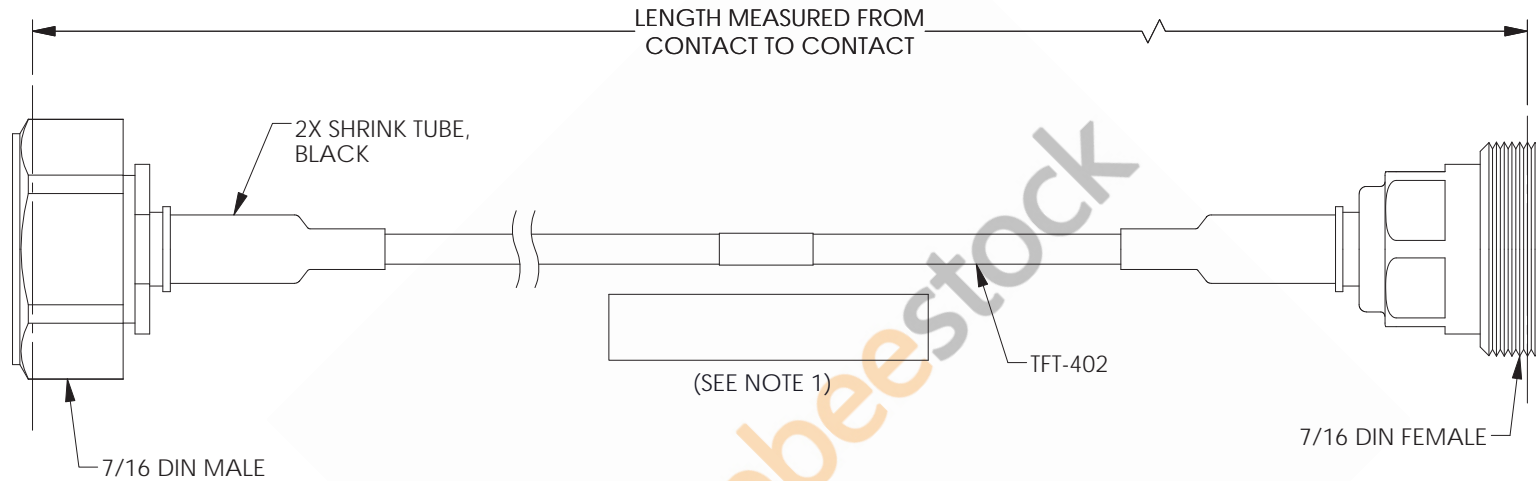

# 7/16 DIN Male to 7/16 DIN Female Low PIM Cable 12 Inch Length Using TFT-402 Coax Using Times Microwave Components

REVISIONS			
REV.	DESCRIPTION	DATE	APPROVED
A	INITIAL RELEASE	04/12/2021	S.ELLIS

**NOTES:**

1. CABLES 36" AND UNDER HAVE 1 LABEL CENTERED. CABLES OVER 36" HAVE 2 LABELS, ONE AT EACH END 6.0" FROM THE FRONT OF THE CONNECTOR.

THESE COMMODITIES, TECHNOLOGY OR SOFTWARE WERE EXPORTED FROM THE UNITED STATES IN ACCORDANCE WITH THE EXPORT ADMINISTRATION REGULATIONS. DIVERSION CONTRARY TO U.S. LAW PROHIBITED.

UNLESS OTHERWISE SPECIFIED  
LEADING DIMENSIONS ARE INCHES  
DIMENSIONS IN [ ] ARE MILLIMETERS

**TOLERANCES:**

.X = ± 2 [ 5.08 ]	FRACTIONS
.XX = ± .02 [ .51 ]	± 1/32
.XXX = ± .005 [ .13 ]	ANGLES ± 1°

**CABLE LENGTH (L) TOLERANCES:**

L ≤ 12 [305]	= +1 [25] / -0
12 [305] < L ≤ 60 [1524]	= +2 [51] / -0
60 [1524] < L ≤ 120 [3048]	= +4 [102] / -0
120 [3048] < L ≤ 300 [7620]	= +6 [152] / -0
300 [7620] < L	= +5%L / -0

ALL DIMENSIONS SHOWN  
ARE FOR REFERENCE ONLY.