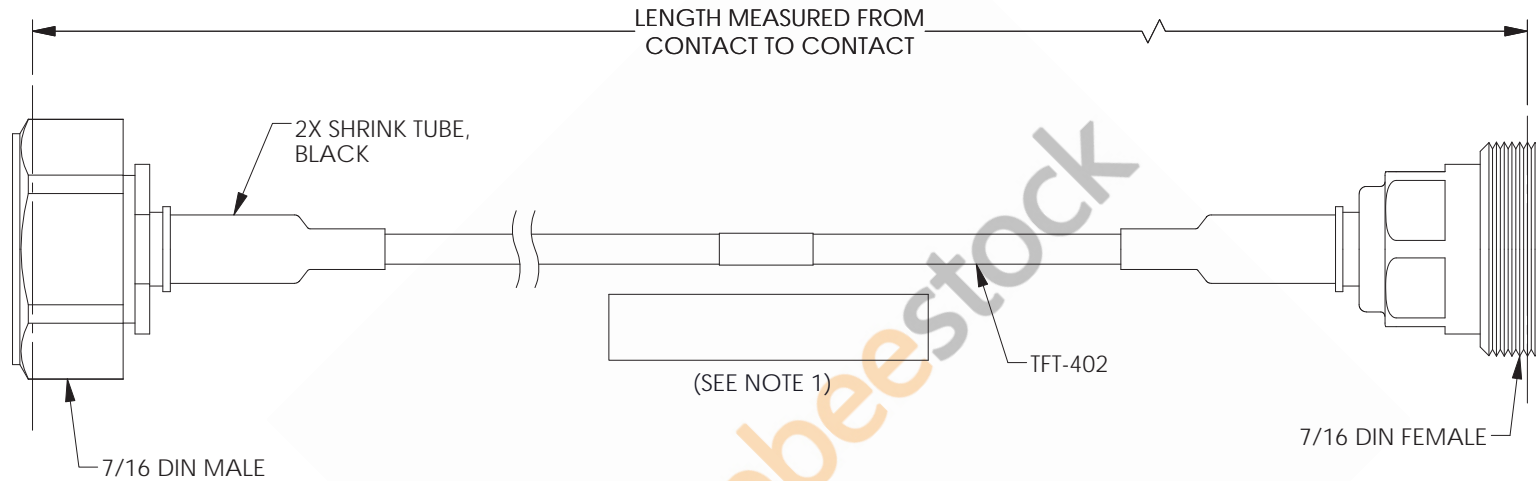

7/16 DIN Male to 7/16 DIN Female Low PIM Cable 36 Inch Length Using TFT-402 Coax Using Times Microwave Components

REVISIONS			
REV.	DESCRIPTION	DATE	APPROVED
A	INITIAL RELEASE	04/12/2021	S.ELLIS

NOTES:

1. CABLES 36" AND UNDER HAVE 1 LABEL CENTERED. CABLES OVER 36" HAVE 2 LABELS, ONE AT EACH END 6.0" FROM THE FRONT OF THE CONNECTOR.

SIZE	CAGE CODE	DRAWN BY	ITEM NO.	REV
A	53919	DFRISIELLO	ET16609	A

THIRD-ANGLE PROJECTION

THE INFORMATION AND
DESIGN IN THIS DOCUMENT
IS THE PROPERTY OF
EBEESTOCK CORPORATION
ALL RIGHTS RESERVED.

SHEET 1 OF 1