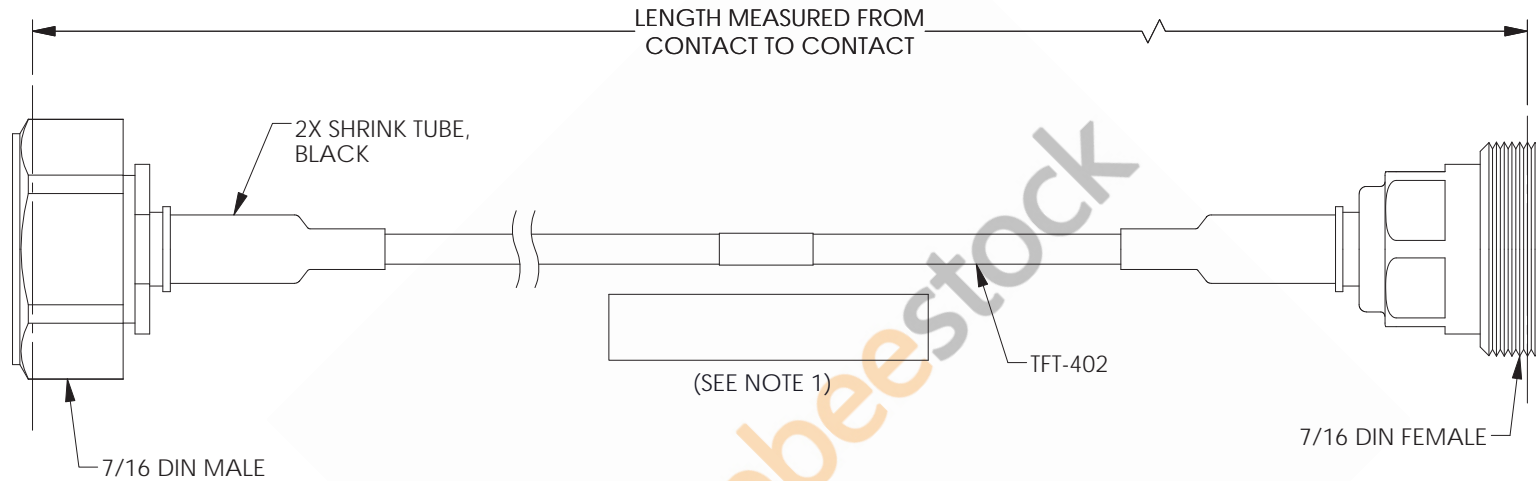

7/16 DIN Male to 7/16 DIN Female Low PIM Cable 48 Inch Length Using TFT-402 Coax Using Times Microwave Components

REVISIONS			
REV.	DESCRIPTION	DATE	APPROVED
A	INITIAL RELEASE	04/12/2021	S.ELLIS

NOTES:

1. CABLES 36" AND UNDER HAVE 1 LABEL CENTERED. CABLES OVER 36" HAVE 2 LABELS, ONE AT EACH END 6.0" FROM THE FRONT OF THE CONNECTOR.

THESE COMMODITIES, TECHNOLOGY OR SOFTWARE WERE EXPORTED FROM THE UNITED STATES IN ACCORDANCE WITH THE EXPORT ADMINISTRATION REGULATIONS. DIVERSION CONTRARY TO U.S. LAW PROHIBITED.

UNLESS OTHERWISE SPECIFIED
LEADING DIMENSIONS ARE INCHES
DIMENSIONS IN [] ARE MILLIMETERS