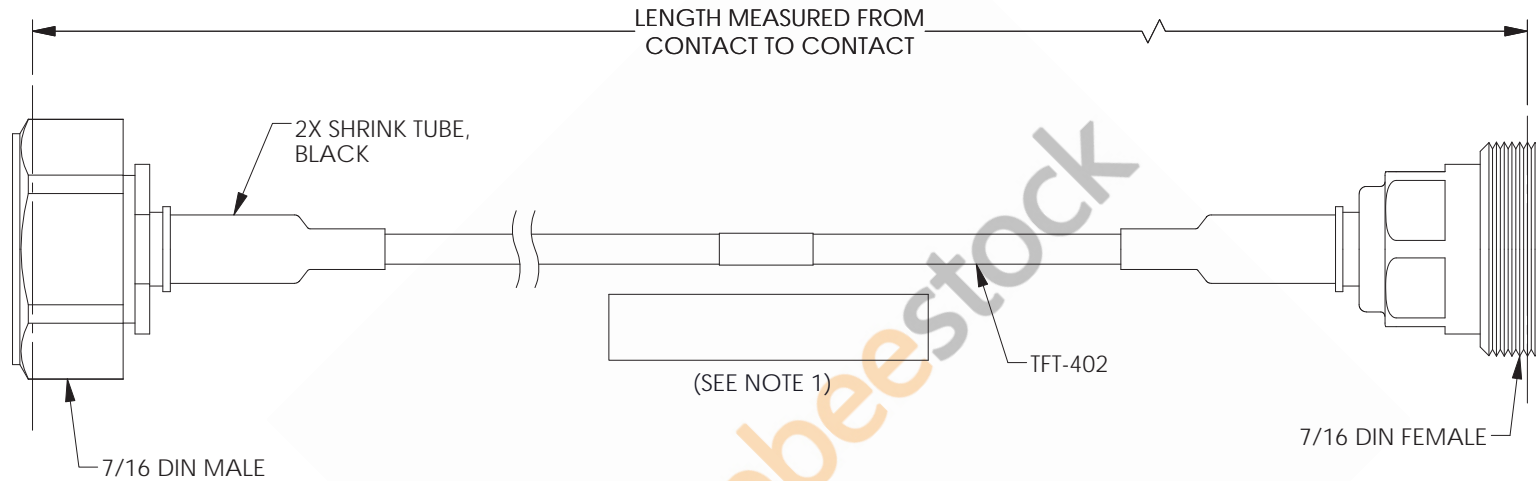

7/16 DIN Male to 7/16 DIN Female Low PIM Cable 50 CM Length Using TFT-402 Coax Using Times Microwave Components

REVISIONS			
REV.	DESCRIPTION	DATE	APPROVED
A	INITIAL RELEASE	04/12/2021	S.ELLIS

NOTES:

1. CABLES 36" AND UNDER HAVE 1 LABEL CENTERED. CABLES OVER 36" HAVE 2 LABELS, ONE AT EACH END 6.0" FROM THE FRONT OF THE CONNECTOR.

THESE COMMODITIES, TECHNOLOGY OR SOFTWARE WERE EXPORTED FROM THE UNITED STATES IN ACCORDANCE WITH THE EXPORT ADMINISTRATION REGULATIONS. DIVERSION CONTRARY TO U.S. LAW PROHIBITED.

UNLESS OTHERWISE SPECIFIED
LEADING DIMENSIONS ARE INCHES
DIMENSIONS IN [] ARE MILLIMETERS