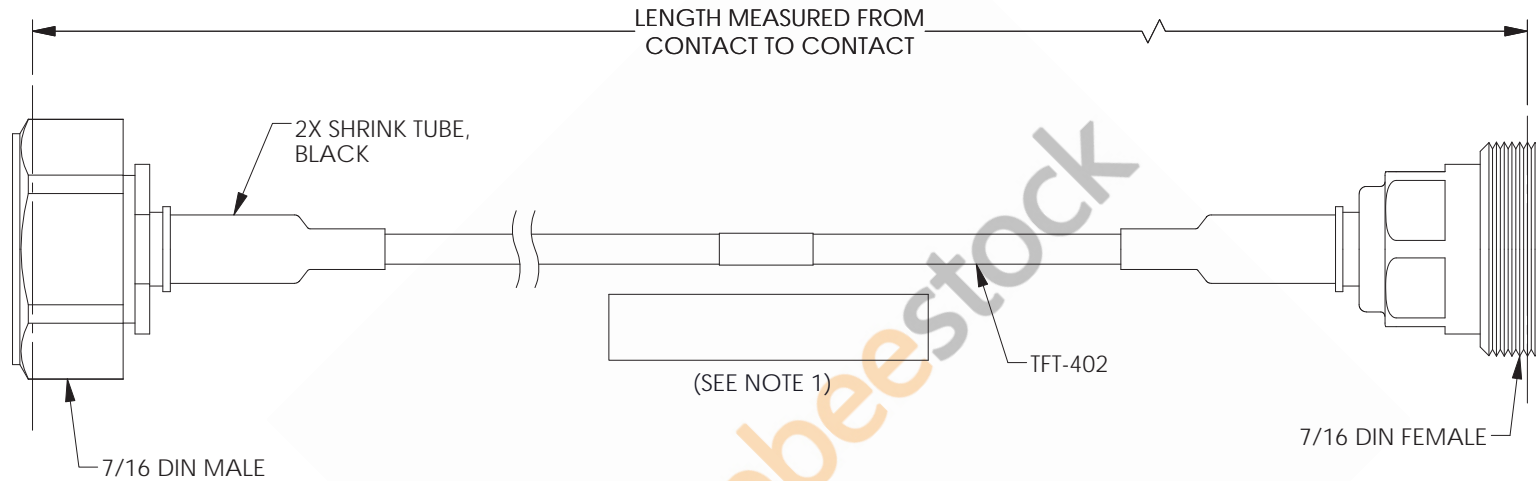

7/16 DIN Male to 7/16 DIN Female Low PIM Cable 100 CM Length Using TFT-402 Coax Using Times Microwave Components

REVISIONS			
REV.	DESCRIPTION	DATE	APPROVED
A	INITIAL RELEASE	04/12/2021	S.ELLIS

NOTES:

1. CABLES 36" AND UNDER HAVE 1 LABEL CENTERED. CABLES OVER 36" HAVE 2 LABELS, ONE AT EACH END 6.0" FROM THE FRONT OF THE CONNECTOR.

THESE COMMODITIES, TECHNOLOGY OR SOFTWARE WERE EXPORTED FROM THE UNITED STATES IN ACCORDANCE WITH THE EXPORT ADMINISTRATION REGULATIONS. DIVERSION CONTRARY TO U.S. LAW PROHIBITED.

UNLESS OTHERWISE SPECIFIED
LEADING DIMENSIONS ARE INCHES
DIMENSIONS IN [] ARE MILLIMETERS