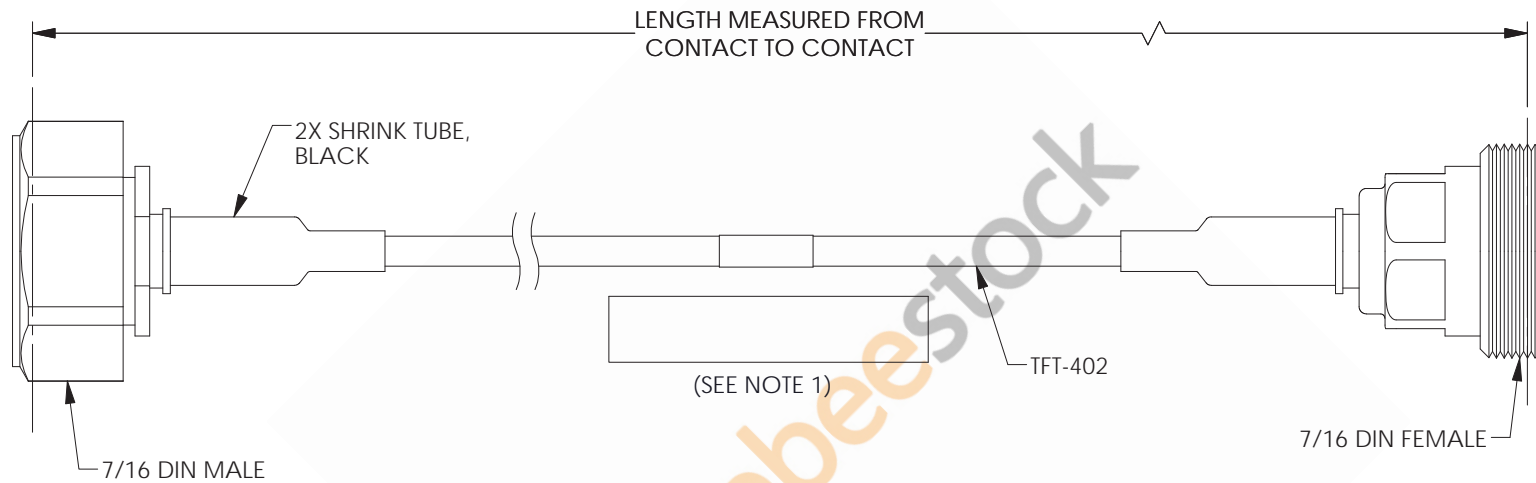

7/16 DIN Male to 7/16 DIN Female Low PIM Cable 150 CM Length Using TFT-402 Coax Using Times Microwave Components

REVISIONS			
REV.	DESCRIPTION	DATE	APPROVED
A	INITIAL RELEASE	04/12/2021	S.ELLIS

NOTES:

1. CABLES 36" AND UNDER HAVE 1 LABEL CENTERED. CABLES OVER 36" HAVE 2 LABELS, ONE AT EACH END 6.0" FROM THE FRONT OF THE CONNECTOR.

THESE COMMODITIES, TECHNOLOGY OR SOFTWARE WERE EXPORTED FROM THE UNITED STATES IN ACCORDANCE WITH THE EXPORT ADMINISTRATION REGULATIONS. DIVERSION CONTRARY TO U.S. LAW PROHIBITED.

UNLESS OTHERWISE SPECIFIED
LEADING DIMENSIONS ARE INCHES
DIMENSIONS IN [] ARE MILLIMETERS