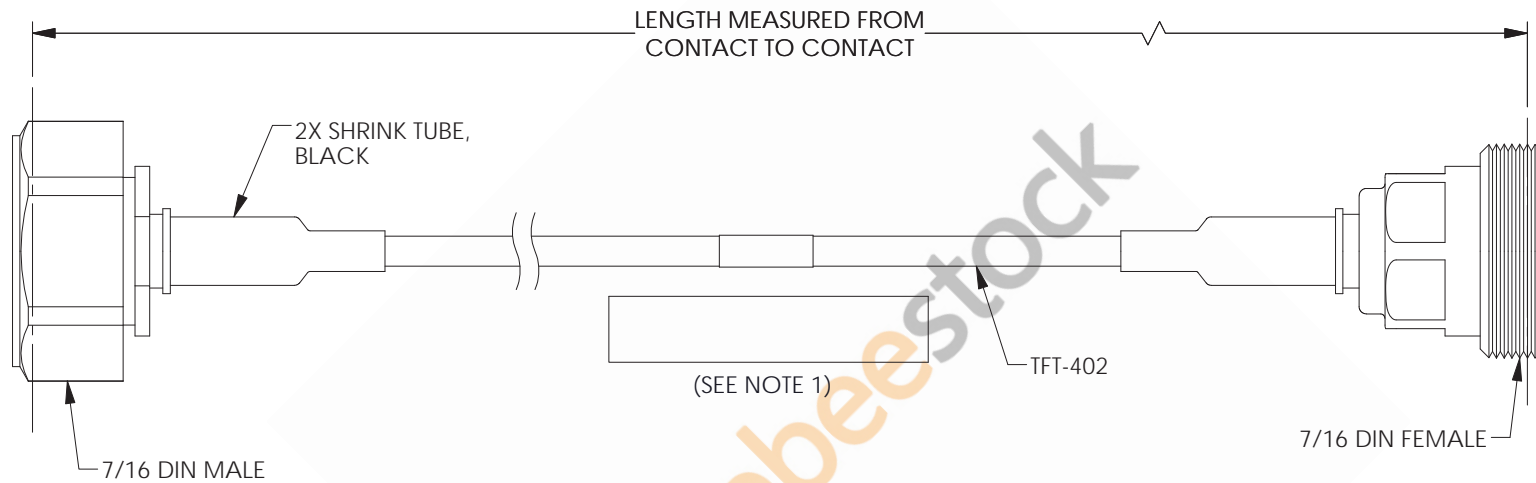

# 7/16 DIN Male to 7/16 DIN Female Low PIM Cable 200 CM Length Using TFT-402 Coax Using Times Microwave Components

REVISIONS			
REV.	DESCRIPTION	DATE	APPROVED
A	INITIAL RELEASE	04/12/2021	S.ELLIS

**NOTES:**

1. CABLES 36" AND UNDER HAVE 1 LABEL CENTERED. CABLES OVER 36" HAVE 2 LABELS, ONE AT EACH END 6.0" FROM THE FRONT OF THE CONNECTOR.

THESE COMMODITIES, TECHNOLOGY OR SOFTWARE WERE EXPORTED FROM THE UNITED STATES IN ACCORDANCE WITH THE EXPORT ADMINISTRATION REGULATIONS. DIVERSION CONTRARY TO U.S. LAW PROHIBITED.

UNLESS OTHERWISE SPECIFIED  
LEADING DIMENSIONS ARE INCHES  
DIMENSIONS IN [ ] ARE MILLIMETERS

**TOLERANCES:**

.X = ± 2 [ 5.08 ]	FRACTIONS
.XX = ± .02 [ .51 ]	± 1/32
.XXX = ± .005 [ .13 ]	ANGLES ± 1°

**CABLE LENGTH (L) TOLERANCES:**

L ≤ 12 [305]	= +1 [25] / -0
12 [305] < L ≤ 60 [1524]	= +2 [51] / -0
60 [1524] < L ≤ 120 [3048]	= +4 [102] / -0
120 [3048] < L ≤ 300 [7620]	= +6 [152] / -0
300 [7620] < L	= +5%L / -0

ALL DIMENSIONS SHOWN  
ARE FOR REFERENCE ONLY.