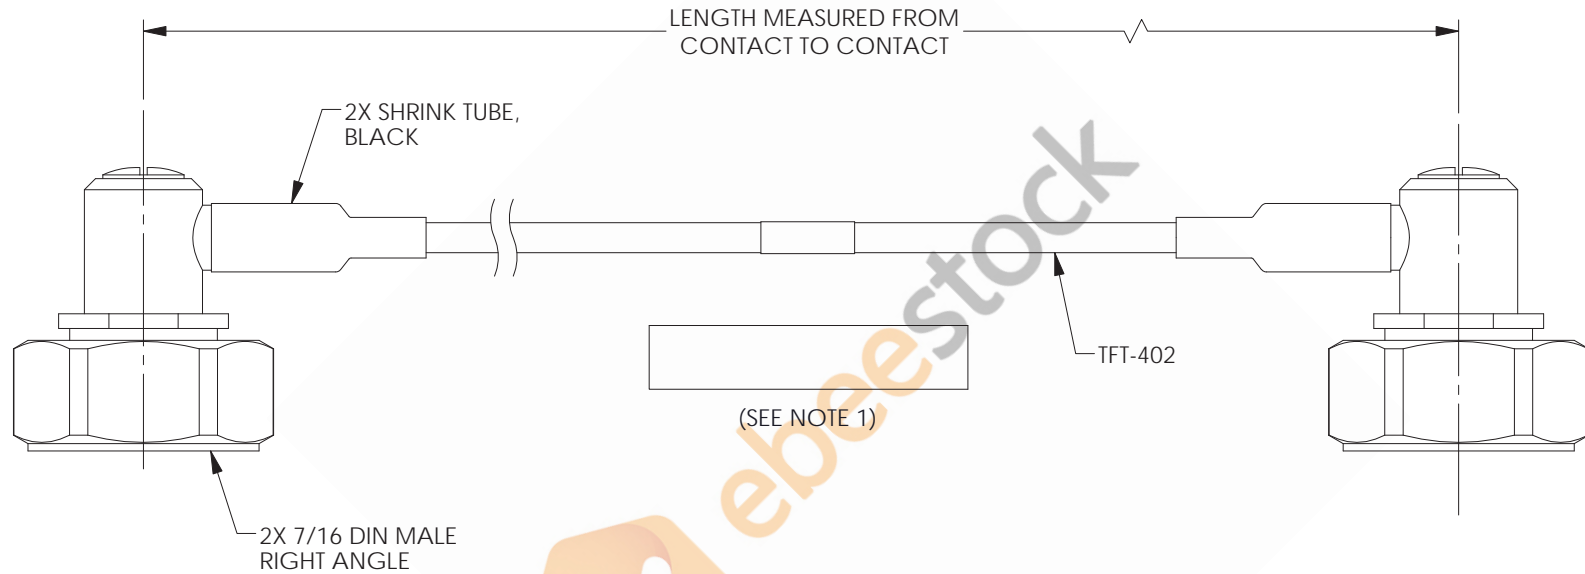

7/16 DIN Male Right Angle to 7/16 DIN Male Right Angle Low PIM Cable 24 Inch Length Using TFT-402 Coax Using Times Microwave Components

REVISIONS			
REV.	DESCRIPTION	DATE	APPROVED
A	INITIAL RELEASE	04/12/2021	SELLIS

NOTES:

1. CABLES 36" AND UNDER HAVE 1 LABEL CENTERED. CABLES OVER 36" HAVE 2 LABELS, ONE AT EACH END 6.0" FROM THE FRONT OF THE CONNECTOR.

THESE COMMODITIES, TECHNOLOGY OR SOFTWARE WERE EXPORTED FROM THE UNITED STATES IN ACCORDANCE WITH THE EXPORT ADMINISTRATION REGULATIONS. DIVERSION CONTRARY TO U.S. LAW PROHIBITED.

UNLESS OTHERWISE SPECIFIED  
LEADING DIMENSIONS ARE INCHES  
DIMENSIONS IN [ ] ARE MILLIMETERS

TOLERANCES:	
.X = ± 2 [ .508 ]	FRACTIONS ± 1/32
.XX = ± .02 [ .51 ]	ANGLES ± 1°
.XXX = ± .005 [ .13 ]	

CABLE LENGTH (L) TOLERANCES: