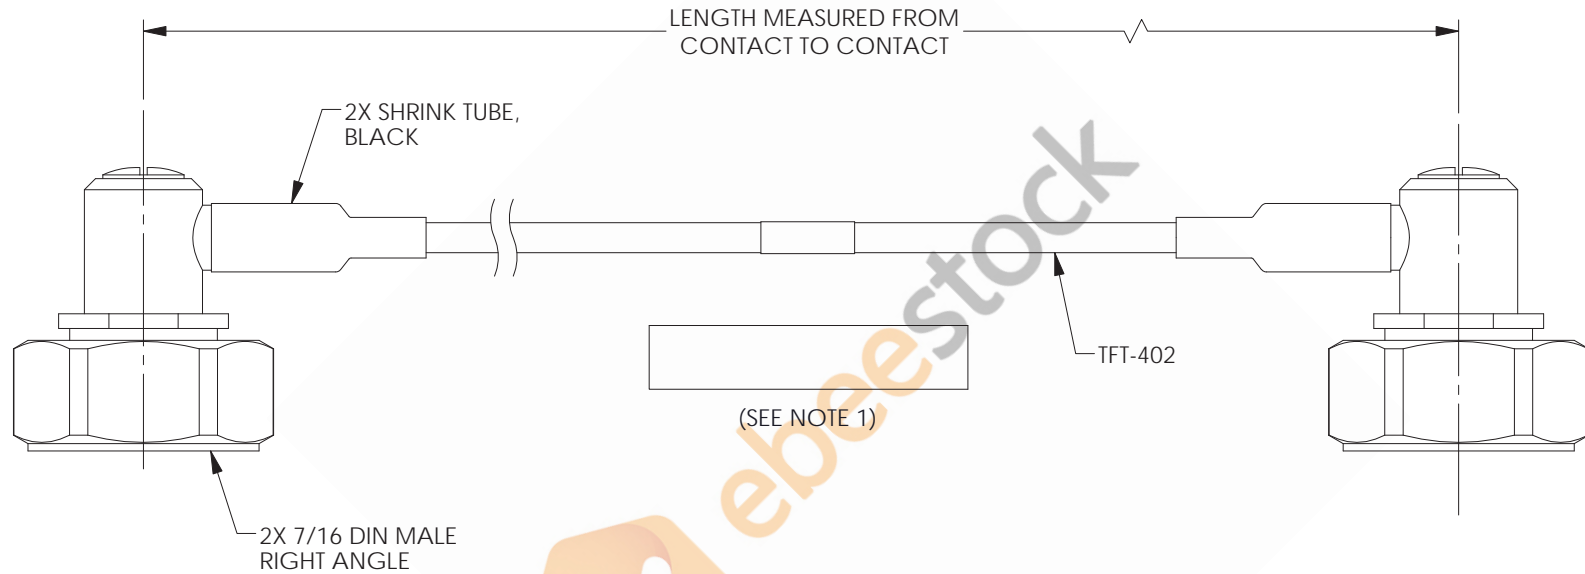

7/16 DIN Male Right Angle to 7/16 DIN Male Right Angle Low PIM Cable 36 Inch Length Using TFT-402 Coax Using Times Microwave Components

REVISIONS			
REV.	DESCRIPTION	DATE	APPROVED
A	INITIAL RELEASE	04/12/2021	SELLIS

NOTES:

- CABLES 36" AND UNDER HAVE 1 LABEL CENTERED. CABLES OVER 36" HAVE 2 LABELS, ONE AT EACH END 6.0" FROM THE FRONT OF THE CONNECTOR.

THESE COMMODITIES, TECHNOLOGY OR SOFTWARE WERE EXPORTED FROM THE UNITED STATES IN ACCORDANCE WITH THE EXPORT ADMINISTRATION REGULATIONS. DIVERSION CONTRARY TO U.S. LAW PROHIBITED.

UNLESS OTHERWISE SPECIFIED
LEADING DIMENSIONS ARE INCHES
DIMENSIONS IN [] ARE MILLIMETERS

TOLERANCES:	
.X = ± .2 [5.08]	FRACTIONS ± 1/32
.XX = ± .02 [.51]	± 1/32
.XXX = ± .005 [.13]	ANGLES ± 1°

CABLE LENGTH (L) TOLERANCES:

L ≤ 12 [305]	= +1 [25] / -0
12 [305] < L ≤ 60 [1524]	= +2 [51] / -0
60 [1524] < L ≤ 120 [3048]	= +4 [102] / -0
120 [3048] < L ≤ 300 [7620]	= +6 [152] / -0
300 [7620] < L	= +5%L / -0

ALL DIMENSIONS SHOWN
ARE FOR REFERENCE ONLY.