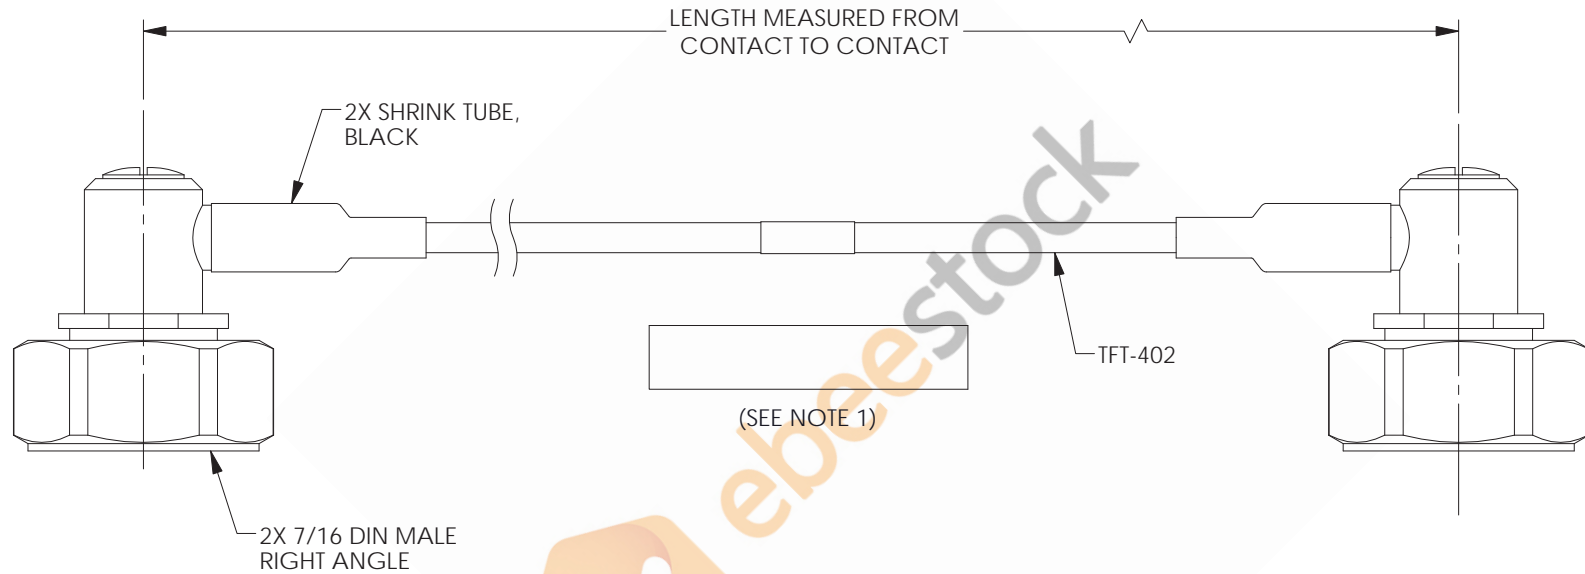

7/16 DIN Male Right Angle to 7/16 DIN Male Right Angle Low PIM Cable 48 Inch Length Using TFT-402 Coax Using Times Microwave Components

REVISIONS			
REV.	DESCRIPTION	DATE	APPROVED
A	INITIAL RELEASE	04/12/2021	SELLIS

NOTES:

- CABLES 36" AND UNDER HAVE 1 LABEL CENTERED. CABLES OVER 36" HAVE 2 LABELS, ONE AT EACH END 6.0" FROM THE FRONT OF THE CONNECTOR.

THESE COMMODITIES, TECHNOLOGY OR SOFTWARE WERE EXPORTED FROM THE UNITED STATES IN ACCORDANCE WITH THE EXPORT ADMINISTRATION REGULATIONS. DIVERSION CONTRARY TO U.S. LAW PROHIBITED.

UNLESS OTHERWISE SPECIFIED  
LEADING DIMENSIONS ARE INCHES  
DIMENSIONS IN [ ] ARE MILLIMETERS

**TOLERANCES:**

.X = ± .2 [ 5.08 ]	FRACTIONS
.XX = ± .02 [ .51 ]	± 1/32
.XXX = ± .005 [ .13 ]	ANGLES ± 1°

**CABLE LENGTH (L) TOLERANCES:**

L ≤ 12 [305]	= +1 [25] / -0
12 [305] < L ≤ 60 [1524]	= +2 [51] / -0
60 [1524] < L ≤ 120 [3048]	= +4 [102] / -0
120 [3048] < L ≤ 300 [7620]	= +6 [152] / -0
300 [7620] < L	= +5%L / -0

ALL DIMENSIONS SHOWN  
ARE FOR REFERENCE ONLY.