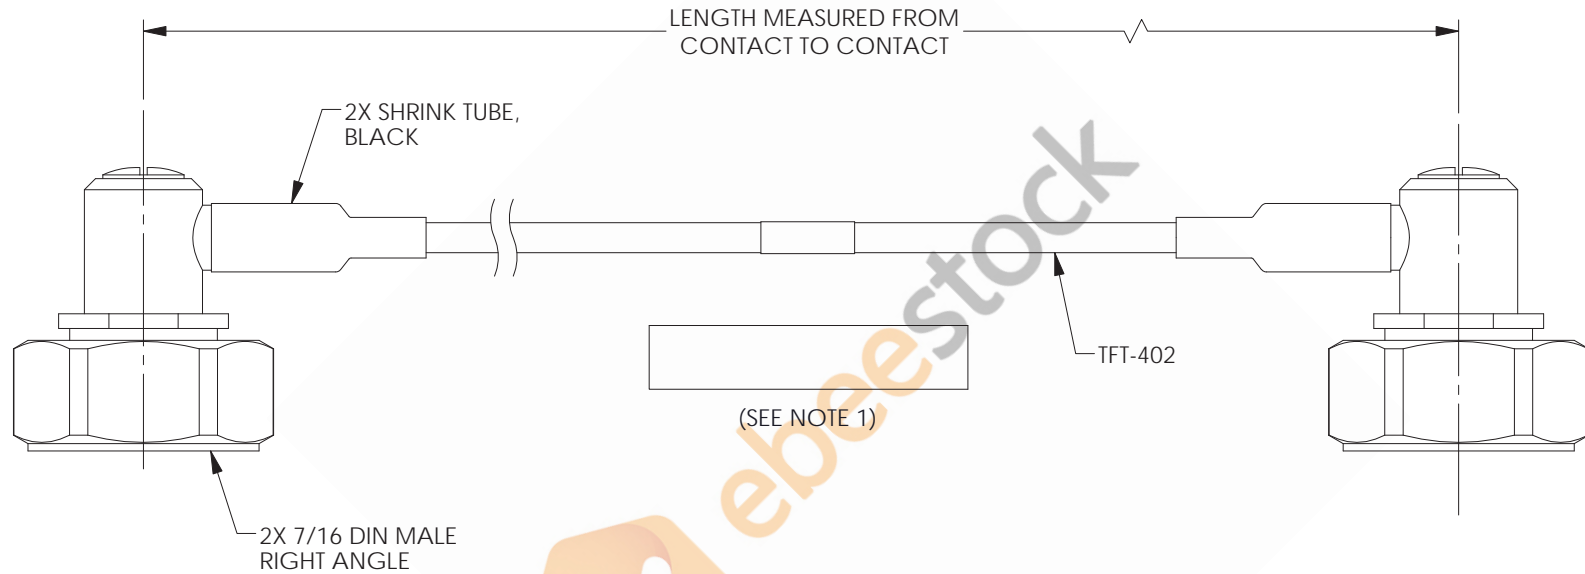

7/16 DIN Male Right Angle to 7/16 DIN Male Right Angle Low PIM Cable 60 Inch Length Using TFT-402 Coax Using Times Microwave Components

REVISIONS			
REV.	DESCRIPTION	DATE	APPROVED
A	INITIAL RELEASE	04/12/2021	SELLIS

NOTES:

- CABLES 36" AND UNDER HAVE 1 LABEL CENTERED. CABLES OVER 36" HAVE 2 LABELS, ONE AT EACH END 6.0" FROM THE FRONT OF THE CONNECTOR.

THESE COMMODITIES, TECHNOLOGY OR SOFTWARE WERE EXPORTED FROM THE UNITED STATES IN ACCORDANCE WITH THE EXPORT ADMINISTRATION REGULATIONS. DIVERSION CONTRARY TO U.S. LAW PROHIBITED.

UNLESS OTHERWISE SPECIFIED
LEADING DIMENSIONS ARE INCHES
DIMENSIONS IN [] ARE MILLIMETERS

TOLERANCES:	
.X = ± .2 [5.08]	FRACTIONS ± 1/32
.XX = ± .02 [.51]	ANGLES ± 1°
.XXX = ± .005 [.13]	

CABLE LENGTH (L) TOLERANCES:

L ≤ 12 [305]	= +1 [25] / -0
12 [305] < L ≤ 60 [1524]	= +2 [51] / -0
60 [1524] < L ≤ 120 [3048]	= +4 [102] / -0
120 [3048] < L ≤ 300 [7620]	= +6 [152] / -0
300 [7620] < L	= +5%L / -0

ALL DIMENSIONS SHOWN ARE FOR REFERENCE ONLY.