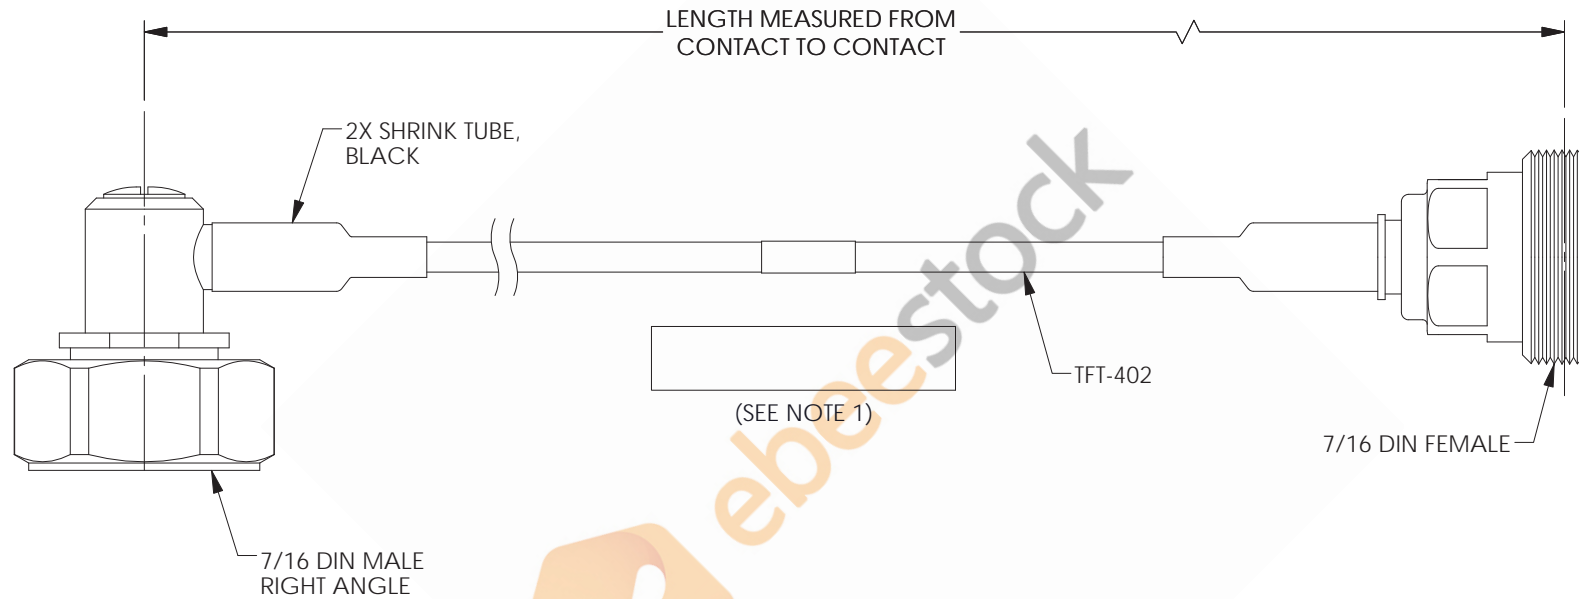

# 7/16 DIN Male Right Angle to 7/16 DIN Female Low PIM Cable 12 Inch Length Using TFT-402 Coax Using Times Microwave Components

REVISIONS			
REV.	DESCRIPTION	DATE	APPROVED
A	INITIAL RELEASE	04/12/2021	SELLIS

**NOTES:**

1. CABLES 36" AND UNDER HAVE 1 LABEL CENTERED. CABLES OVER 36" HAVE 2 LABELS, ONE AT EACH END 6.0" FROM THE FRONT OF THE CONNECTOR.

THESE COMMODITIES, TECHNOLOGY OR SOFTWARE WERE EXPORTED FROM THE UNITED STATES IN ACCORDANCE WITH THE EXPORT ADMINISTRATION REGULATIONS. DIVERSION CONTRARY TO U.S. LAW PROHIBITED.

UNLESS OTHERWISE SPECIFIED  
LEADING DIMENSIONS ARE INCHES  
DIMENSIONS IN [ ] ARE MILLIMETERS

**TOLERANCES:**

.X = ± 2 [ 5.08 ]	FRACTIONS
.XX = ± .02 [ .51 ]	± 1/32
.XXX = ± .005 [ .13 ]	ANGLES ± 1°

**CABLE LENGTH (L) TOLERANCES:**