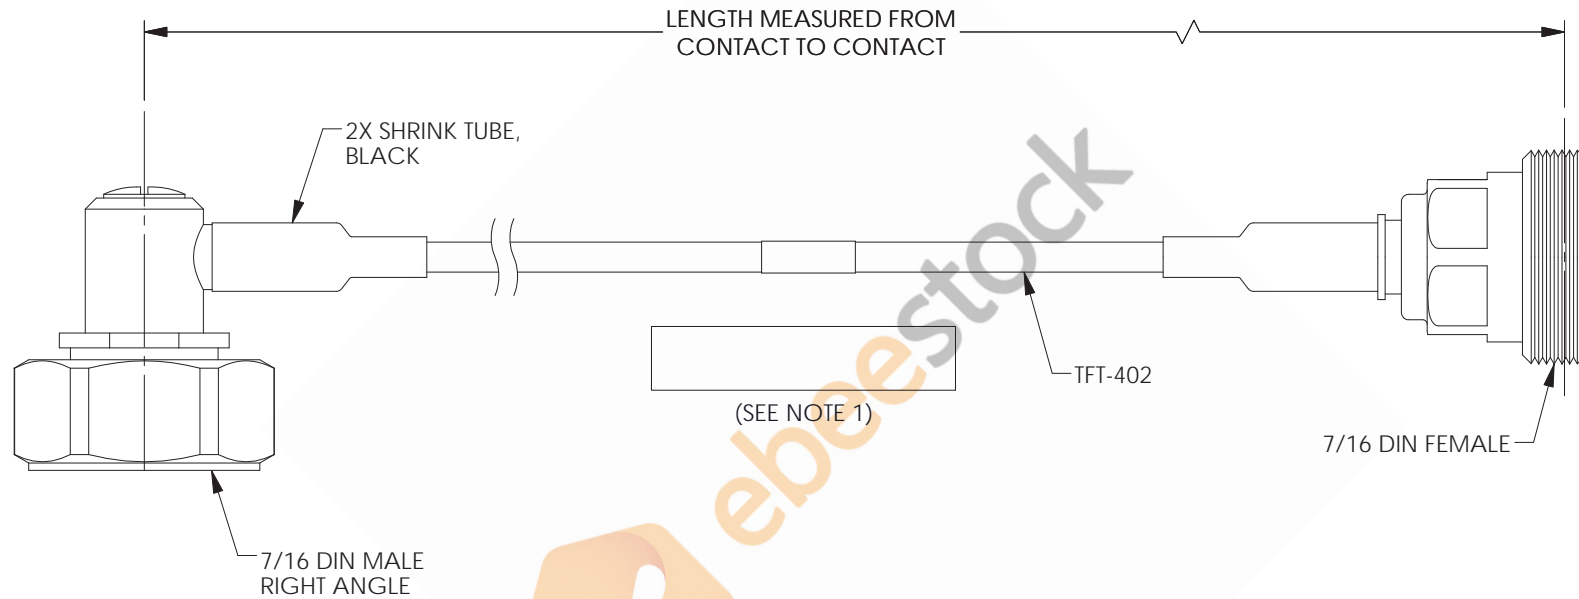

# 7/16 DIN Male Right Angle to 7/16 DIN Female Low PIM Cable 24 Inch Length Using TFT-402 Coax Using Times Microwave Components

REVISIONS			
REV.	DESCRIPTION	DATE	APPROVED
A	INITIAL RELEASE	04/12/2021	SELLIS

**NOTES:**

1. CABLES 36" AND UNDER HAVE 1 LABEL CENTERED. CABLES OVER 36" HAVE 2 LABELS, ONE AT EACH END 6.0" FROM THE FRONT OF THE CONNECTOR.

THESE COMMODITIES, TECHNOLOGY OR SOFTWARE WERE EXPORTED FROM THE UNITED STATES IN ACCORDANCE WITH THE EXPORT ADMINISTRATION REGULATIONS. DIVERSION CONTRARY TO U.S. LAW PROHIBITED.

UNLESS OTHERWISE SPECIFIED  
LEADING DIMENSIONS ARE INCHES  
DIMENSIONS IN [ ] ARE MILLIMETERS

**TOLERANCES:**

.X = ± 2 [ 5.08 ]	FRACTIONS
.XX = ± .02 [ .51 ]	± 1/32
.XXX = ± .005 [ .13 ]	ANGLES ± 1°

**CABLE LENGTH (L) TOLERANCES:**