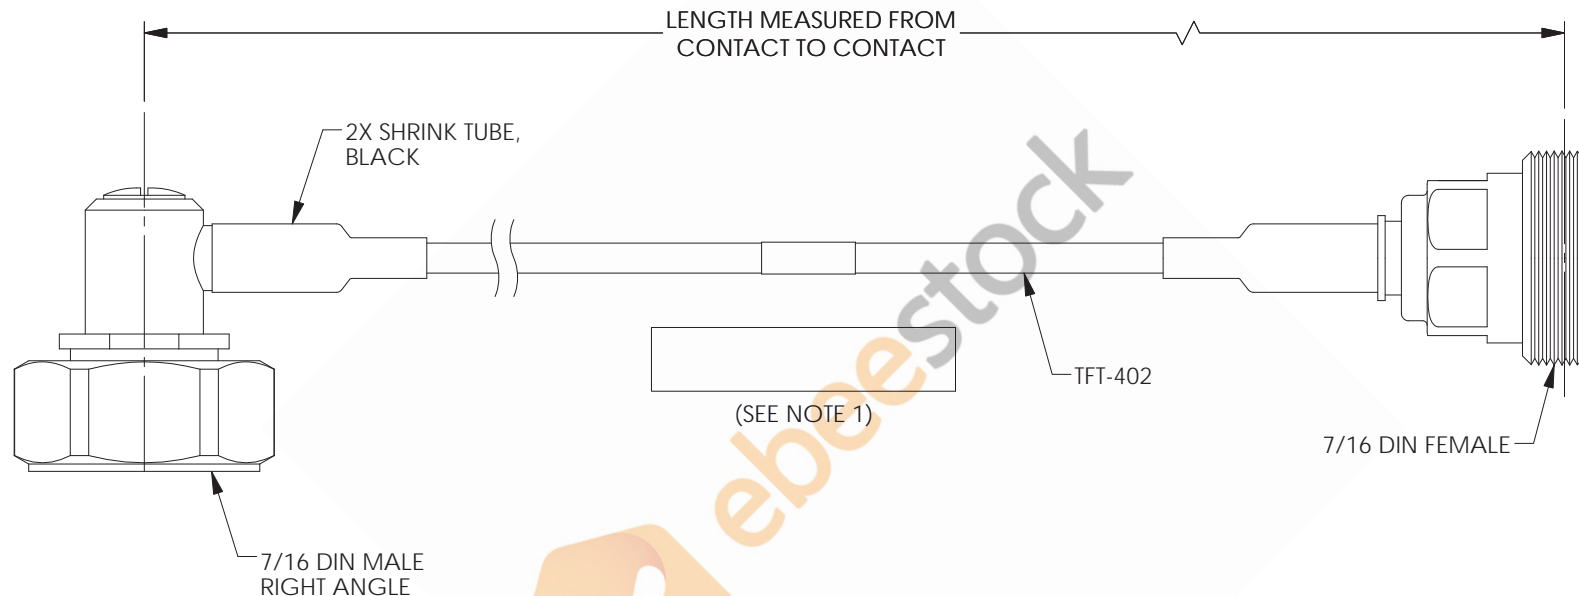

7/16 DIN Male Right Angle to 7/16 DIN Female Low PIM Cable 36 Inch Length Using TFT-402 Coax Using Times Microwave Components

REVISIONS			
REV.	DESCRIPTION	DATE	APPROVED
A	INITIAL RELEASE	04/12/2021	SELLIS

NOTES:

1. CABLES 36" AND UNDER HAVE 1 LABEL CENTERED. CABLES OVER 36" HAVE 2 LABELS, ONE AT EACH END 6.0" FROM THE FRONT OF THE CONNECTOR.

THESE COMMODITIES, TECHNOLOGY OR SOFTWARE WERE EXPORTED FROM THE UNITED STATES IN ACCORDANCE WITH THE EXPORT ADMINISTRATION REGULATIONS. DIVERSION CONTRARY TO U.S. LAW PROHIBITED.

UNLESS OTHERWISE SPECIFIED
LEADING DIMENSIONS ARE INCHES
DIMENSIONS IN [] ARE MILLIMETERS

TOLERANCES:

.X = ± 2 [5.08]	FRACTIONS
.XX = ± .02 [.51]	± 1/32
.XXX = ± .005 [.13]	ANGLES ± 1°

CABLE LENGTH (L) TOLERANCES: