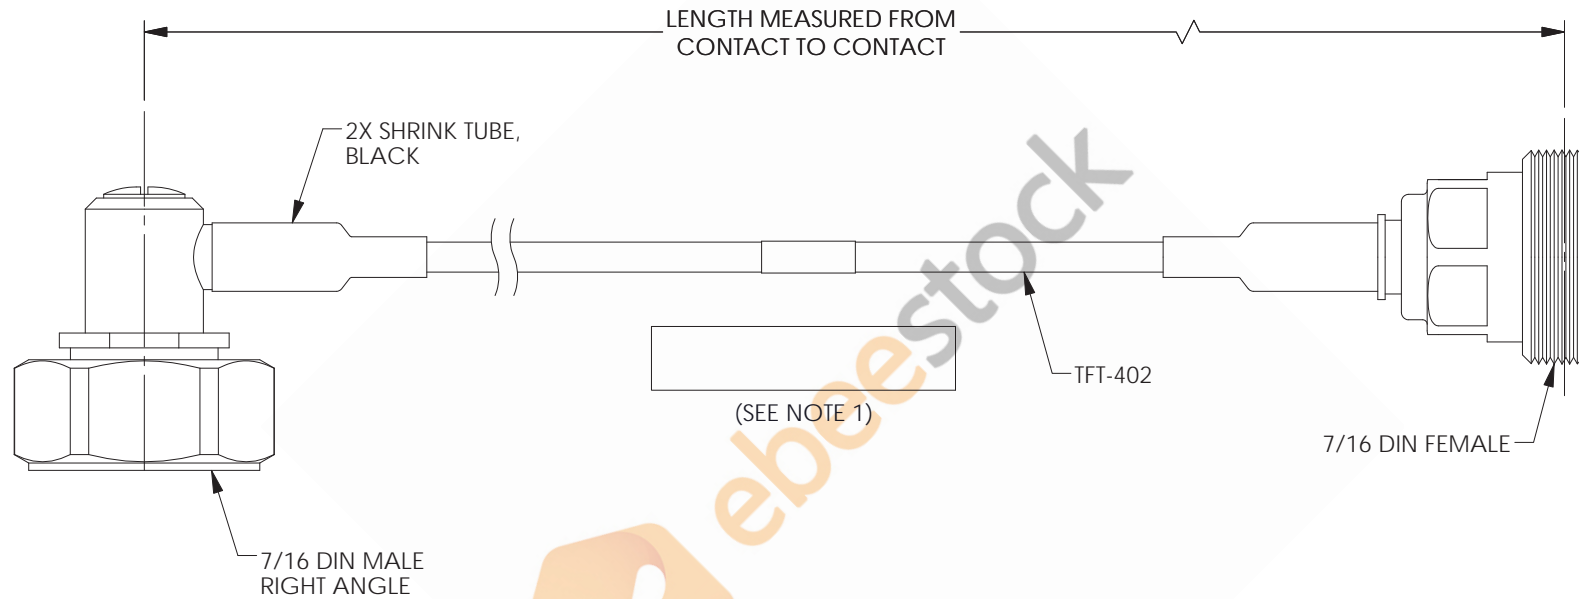

7/16 DIN Male Right Angle to 7/16 DIN Female Low PIM Cable 48 Inch Length Using TFT-402 Coax Using Times Microwave Components

REVISIONS			
REV.	DESCRIPTION	DATE	APPROVED
A	INITIAL RELEASE	04/12/2021	SELLIS

NOTES:

- CABLES 36" AND UNDER HAVE 1 LABEL CENTERED. CABLES OVER 36" HAVE 2 LABELS, ONE AT EACH END 6.0" FROM THE FRONT OF THE CONNECTOR.

THESE COMMODITIES, TECHNOLOGY OR SOFTWARE WERE EXPORTED FROM THE UNITED STATES IN ACCORDANCE WITH THE EXPORT ADMINISTRATION REGULATIONS. DIVERSION CONTRARY TO U.S. LAW PROHIBITED.

UNLESS OTHERWISE SPECIFIED
LEADING DIMENSIONS ARE INCHES
DIMENSIONS IN [] ARE MILLIMETERS

TOLERANCES:

.X = ± 2 [5.08]	FRACTIONS
.XX = ± .02 [.51]	± 1/32
.XXX = ± .005 [.13]	ANGLES ± 1°
CABLE LENGTH (L) TOLERANCES:	
L ≤ 12 [305]	= +1 [25] / -0
12 [305] < L ≤ 60 [1524]	= +2 [51] / -0
60 [1524] < L ≤ 120 [3048]	= +4 [102] / -0
120 [3048] < L ≤ 300 [7620]	= +6 [152] / -0
300 [7620] < L	= +5%L / -0