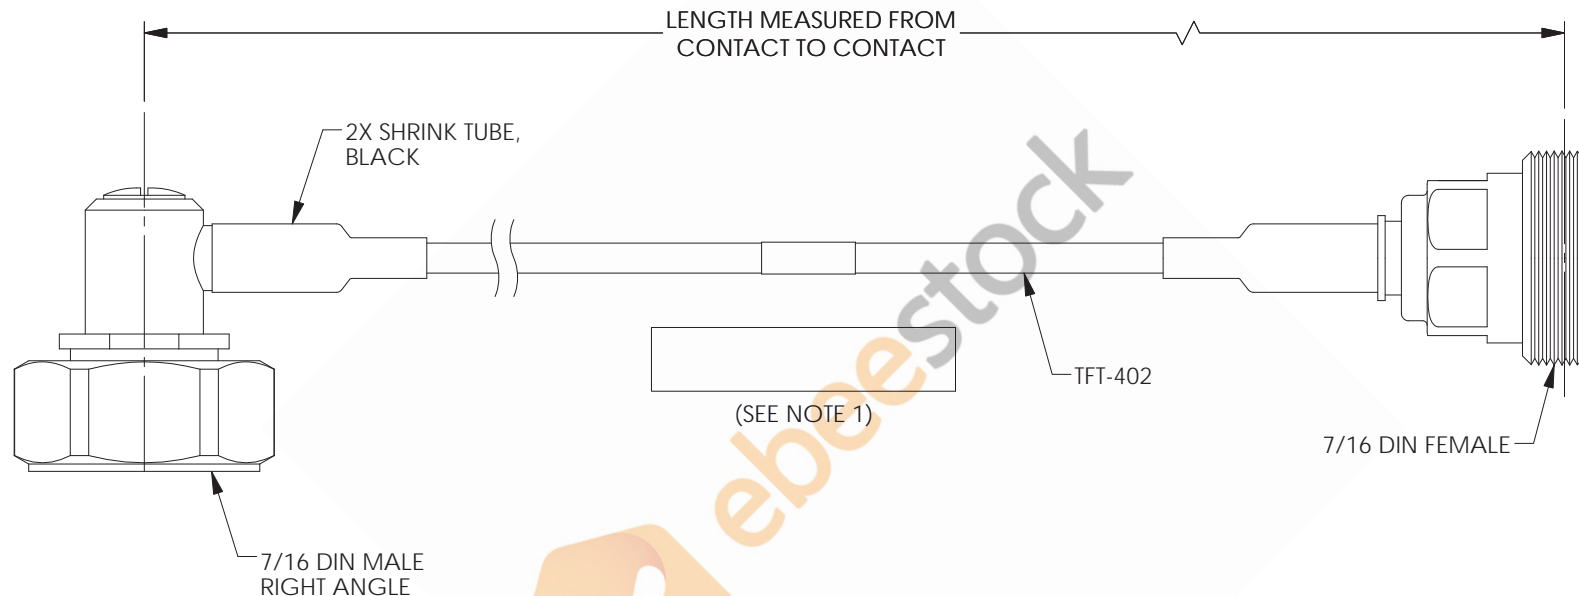

7/16 DIN Male Right Angle to 7/16 DIN Female Low PIM Cable 60 Inch Length Using TFT-402 Coax Using Times Microwave Components

REVISIONS			
REV.	DESCRIPTION	DATE	APPROVED
A	INITIAL RELEASE	04/12/2021	SELLIS

NOTES:

- CABLES 36" AND UNDER HAVE 1 LABEL CENTERED. CABLES OVER 36" HAVE 2 LABELS, ONE AT EACH END 6.0" FROM THE FRONT OF THE CONNECTOR.

THESE COMMODITIES, TECHNOLOGY OR SOFTWARE WERE EXPORTED FROM THE UNITED STATES IN ACCORDANCE WITH THE EXPORT ADMINISTRATION REGULATIONS. DIVERSION CONTRARY TO U.S. LAW PROHIBITED.

UNLESS OTHERWISE SPECIFIED
LEADING DIMENSIONS ARE INCHES
DIMENSIONS IN [] ARE MILLIMETERS

TOLERANCES:

.X = ± 2 [5.08]	FRACTIONS
.XX = ± .02 [.51]	± 1/32
.XXX = ± .005 [.13]	ANGLES ± 1°

CABLE LENGTH (L) TOLERANCES: