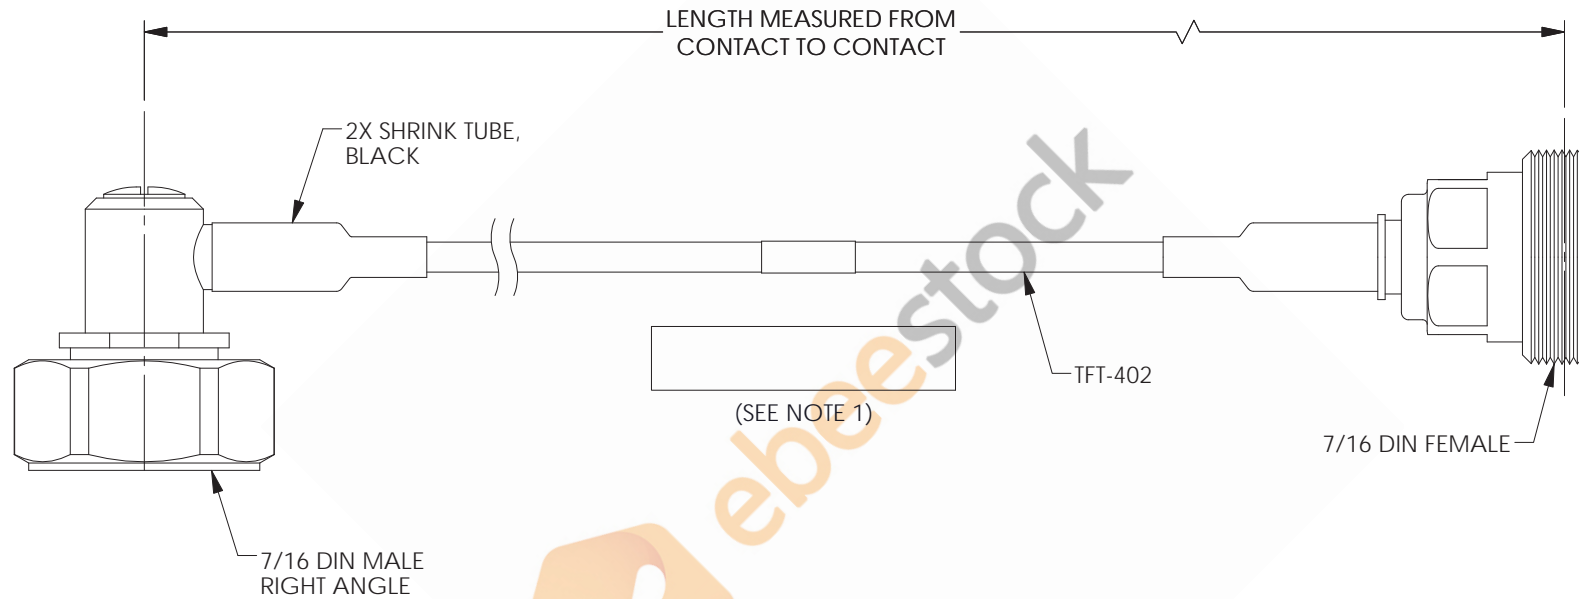

# 7/16 DIN Male Right Angle to 7/16 DIN Female Low PIM Cable 50 CM Length Using TFT-402 Coax Using Times Microwave Components

REVISIONS			
REV.	DESCRIPTION	DATE	APPROVED
A	INITIAL RELEASE	04/12/2021	SELLIS

**NOTES:**

1. CABLES 36" AND UNDER HAVE 1 LABEL CENTERED. CABLES OVER 36" HAVE 2 LABELS, ONE AT EACH END 6.0" FROM THE FRONT OF THE CONNECTOR.

THESE COMMODITIES, TECHNOLOGY OR SOFTWARE WERE EXPORTED FROM THE UNITED STATES IN ACCORDANCE WITH THE EXPORT ADMINISTRATION REGULATIONS. DIVERSION CONTRARY TO U.S. LAW PROHIBITED.

UNLESS OTHERWISE SPECIFIED  
LEADING DIMENSIONS ARE INCHES  
DIMENSIONS IN [ ] ARE MILLIMETERS

**TOLERANCES:**

.X = ± 2 [ 5.08 ]	FRACTIONS
.XX = ± .02 [ .51 ]	± 1/32
.XXX = ± .005 [ .13 ]	ANGLES ± 1°

**CABLE LENGTH (L) TOLERANCES:**