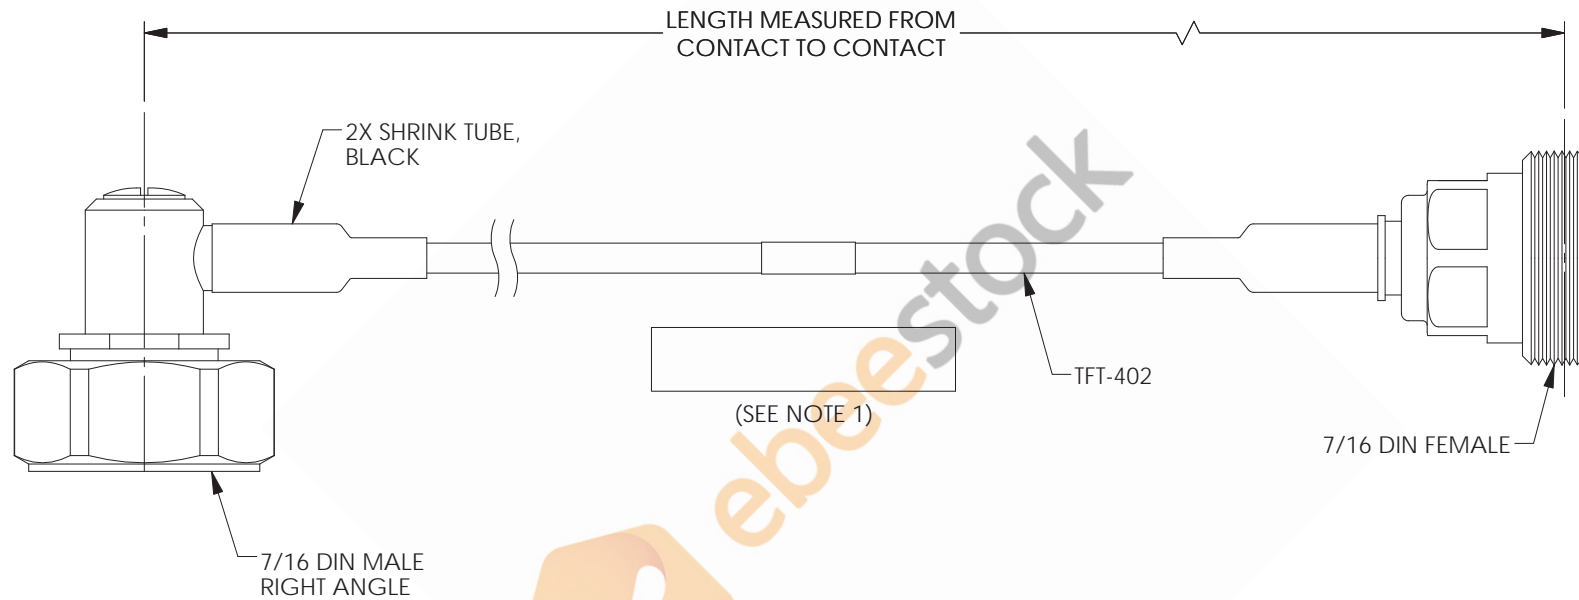

7/16 DIN Male Right Angle to 7/16 DIN Female Low PIM Cable 100 CM Length Using TFT-402 Coax Using Times Microwave Components

REVISIONS			
REV.	DESCRIPTION	DATE	APPROVED
A	INITIAL RELEASE	04/12/2021	SELLIS

NOTES:

1. CABLES 36" AND UNDER HAVE 1 LABEL CENTERED. CABLES OVER 36" HAVE 2 LABELS, ONE AT EACH END 6.0" FROM THE FRONT OF THE CONNECTOR.

THESE COMMODITIES, TECHNOLOGY OR SOFTWARE WERE EXPORTED FROM THE UNITED STATES IN ACCORDANCE WITH THE EXPORT ADMINISTRATION REGULATIONS. DIVERSION CONTRARY TO U.S. LAW PROHIBITED.

UNLESS OTHERWISE SPECIFIED
LEADING DIMENSIONS ARE INCHES
DIMENSIONS IN [] ARE MILLIMETERS

TOLERANCES:

.X = ± 2 [5.08]	FRACTIONS
.XX = ± .02 [.51]	± 1/32
.XXX = ± .005 [.13]	ANGLES ± 1°

CABLE LENGTH (L) TOLERANCES: