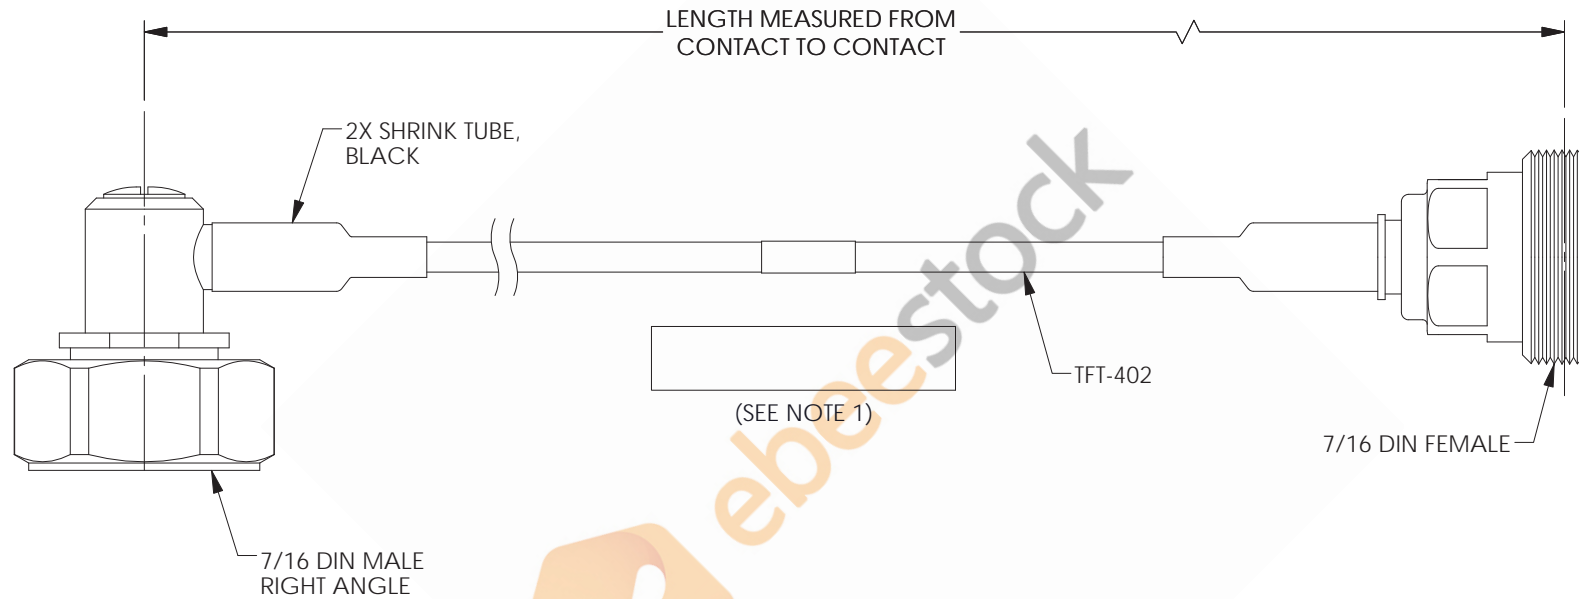

# 7/16 DIN Male Right Angle to 7/16 DIN Female Low PIM Cable 150 CM Length Using TFT-402 Coax Using Times Microwave Components

REVISIONS			
REV.	DESCRIPTION	DATE	APPROVED
A	INITIAL RELEASE	04/12/2021	SELLIS

**NOTES:**

1. CABLES 36" AND UNDER HAVE 1 LABEL CENTERED. CABLES OVER 36" HAVE 2 LABELS, ONE AT EACH END 6.0" FROM THE FRONT OF THE CONNECTOR.

THESE COMMODITIES, TECHNOLOGY OR SOFTWARE WERE EXPORTED FROM THE UNITED STATES IN ACCORDANCE WITH THE EXPORT ADMINISTRATION REGULATIONS. DIVERSION CONTRARY TO U.S. LAW PROHIBITED.

UNLESS OTHERWISE SPECIFIED  
LEADING DIMENSIONS ARE INCHES  
DIMENSIONS IN [ ] ARE MILLIMETERS

**TOLERANCES:**

.X = ± 2 [ 5.08 ]	FRACTIONS
.XX = ± .02 [ .51 ]	± 1/32
.XXX = ± .005 [ .13 ]	ANGLES ± 1°

**CABLE LENGTH (L) TOLERANCES:**