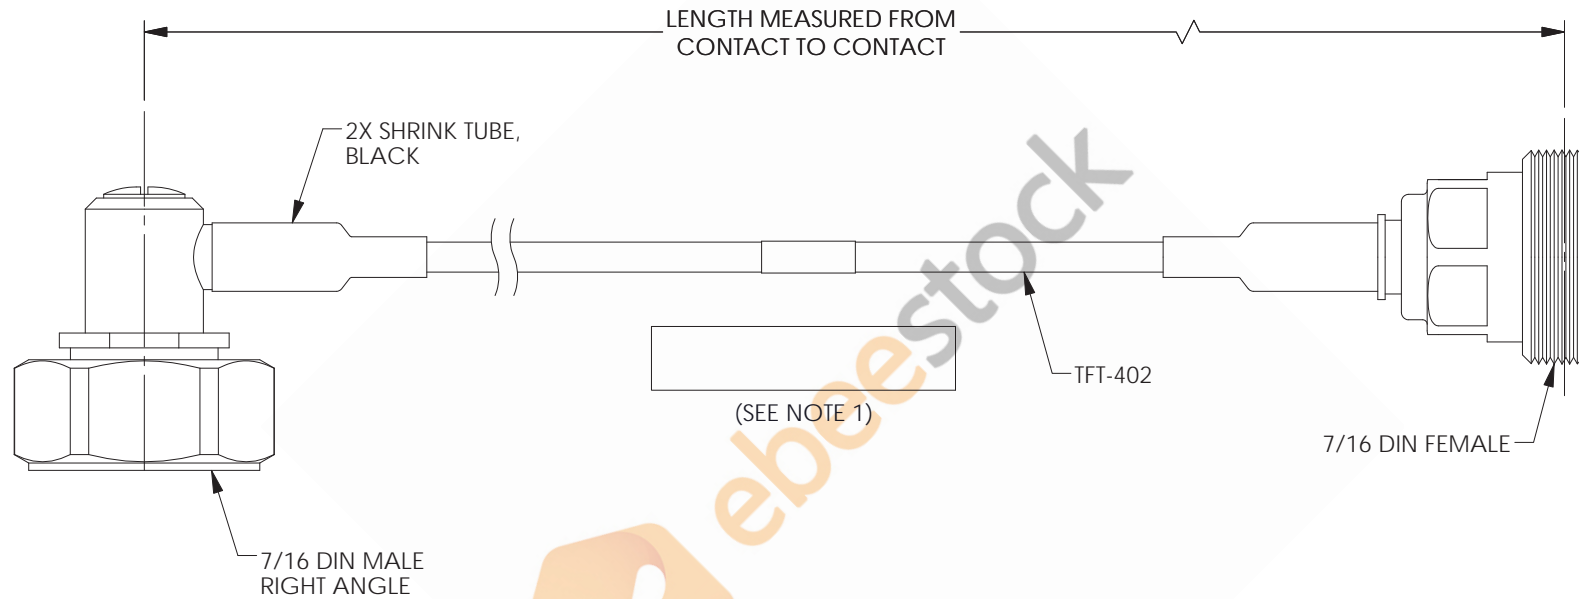

7/16 DIN Male Right Angle to 7/16 DIN Female Low PIM Cable 200 CM Length Using TFT-402 Coax Using Times Microwave Components

REVISIONS			
REV.	DESCRIPTION	DATE	APPROVED
A	INITIAL RELEASE	04/12/2021	SELLIS

NOTES:

1. CABLES 36" AND UNDER HAVE 1 LABEL CENTERED. CABLES OVER 36" HAVE 2 LABELS, ONE AT EACH END 6.0" FROM THE FRONT OF THE CONNECTOR.

THESE COMMODITIES, TECHNOLOGY OR SOFTWARE WERE EXPORTED FROM THE UNITED STATES IN ACCORDANCE WITH THE EXPORT ADMINISTRATION REGULATIONS. DIVERSION CONTRARY TO U.S. LAW PROHIBITED.

UNLESS OTHERWISE SPECIFIED LEADING DIMENSIONS ARE INCHES DIMENSIONS IN [] ARE MILLIMETERS

TOLERANCES:

.X = ± 2 [5.08]	FRACTIONS ± 1/32
.XX = ± .02 [.51]	ANGLES ± 1°
.XXX = ± .005 [.13]	

CABLE LENGTH (L) TOLERANCES: