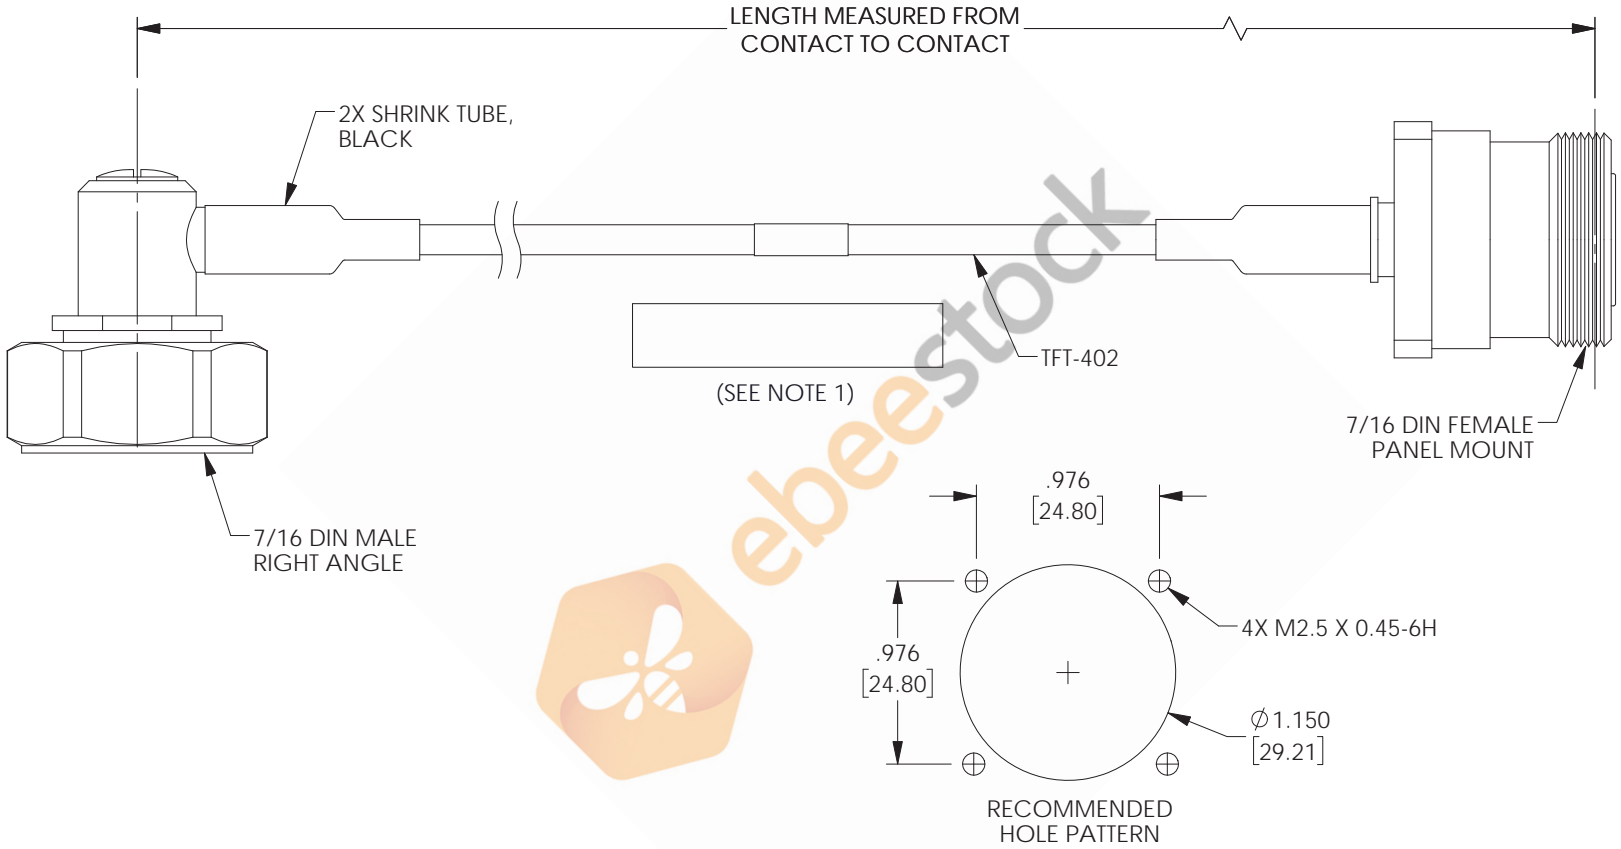

7/16 DIN Male Right Angle to 7/16 DIN Female 4 Hole Flange Low PIM Cable 12 Inch Length Using TFT-402 Coax Using Times Microwave Components

REVISIONS			
REV.	DESCRIPTION	DATE	APPROVED
A	INITIAL RELEASE	04/12/2021	SELLIS

NOTES:

- CABLES 36" AND UNDER HAVE 1 LABEL CENTERED. CABLES OVER 36" HAVE 2 LABELS, ONE AT EACH END 6.0" FROM THE FRONT OF THE CONNECTOR.

THESE COMMODITIES, TECHNOLOGY OR SOFTWARE WERE EXPORTED FROM THE UNITED STATES IN ACCORDANCE WITH THE EXPORT ADMINISTRATION REGULATIONS. DIVERSION CONTRARY TO U.S. LAW PROHIBITED.

UNLESS OTHERWISE SPECIFIED LEADING DIMENSIONS ARE INCHES DIMENSIONS IN [ ] ARE MILLIMETERS

**TOLERANCES:**

.X = ± .2 [ 5.08]	FRACTIONS ± 1/32
.XX = ± .02 [ .51]	ANGLES ± 1°
.XXX = ± .005 [ .13]	

**CABLE LENGTH (L) TOLERANCES:**

L ≤ 12 [305]	= +1 [25] / -0
12 [305] < L ≤ 60 [1524]	= +2 [51] / -0
60 [1524] < L ≤ 120 [3048]	= +4 [102] / -0
120 [3048] < L ≤ 300 [7620]	= +6 [152] / -0
300 [7620] < L	= +5%L / -0

ALL DIMENSIONS SHOWN ARE FOR REFERENCE ONLY.