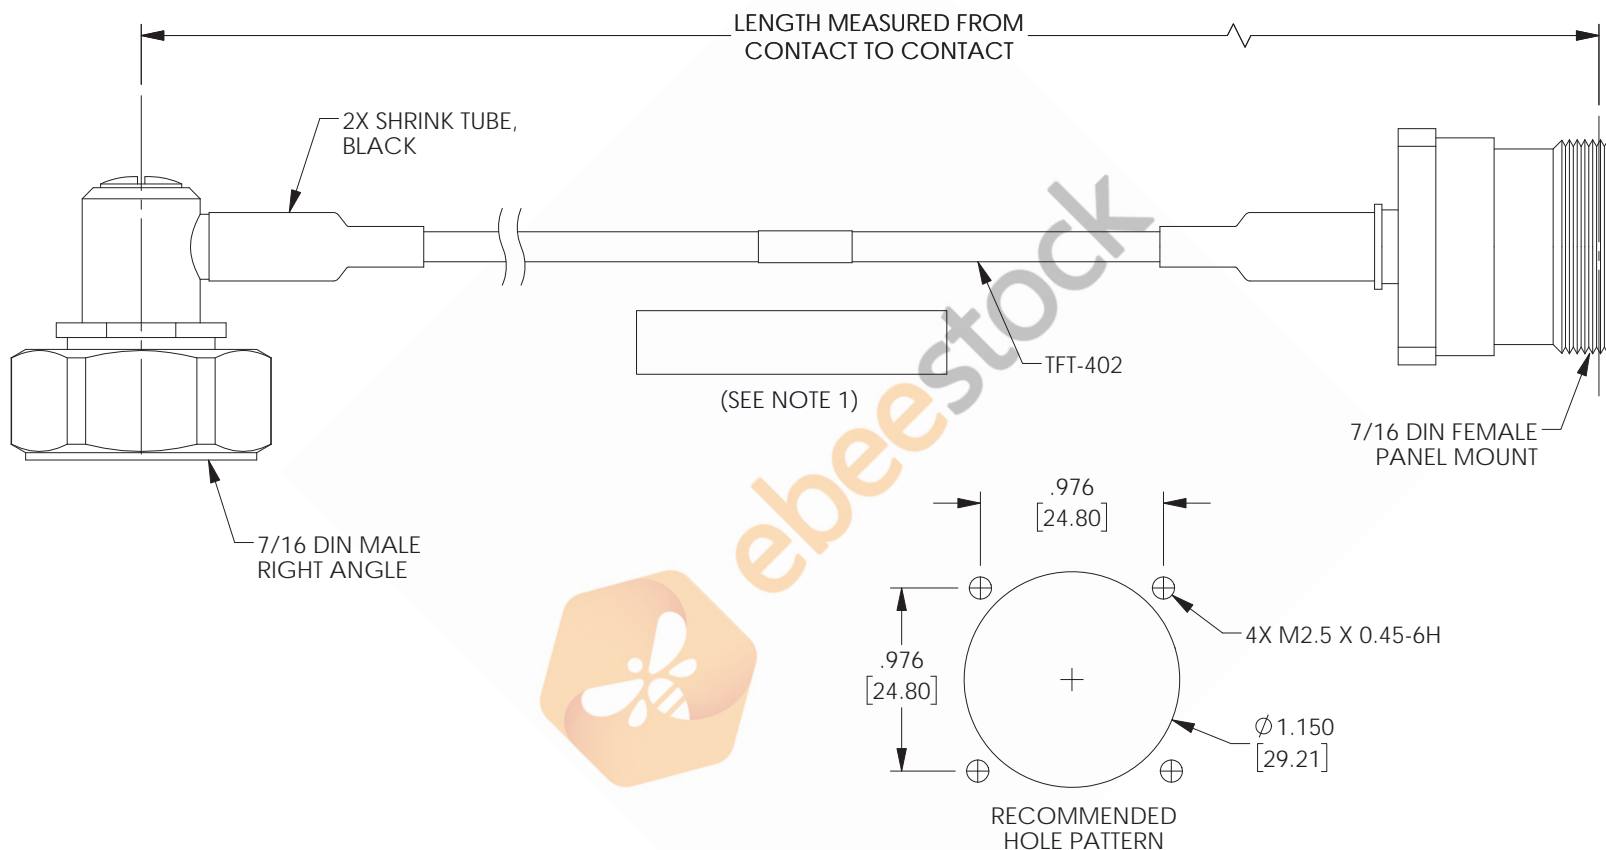

# 7/16 DIN Male Right Angle to 7/16 DIN Female 4 Hole Flange Low PIM Cable 60 Inch Length Using TFT-402 Coax Using Times Microwave Components

REVISIONS			
REV.	DESCRIPTION	DATE	APPROVED
A	INITIAL RELEASE	04/12/2021	SELLIS

## NOTES:

- CABLES 36" AND UNDER HAVE 1 LABEL CENTERED. CABLES OVER 36" HAVE 2 LABELS, ONE AT EACH END 6.0" FROM THE FRONT OF THE CONNECTOR.

THESE COMMODITIES, TECHNOLOGY OR SOFTWARE WERE EXPORTED FROM THE UNITED STATES IN ACCORDANCE WITH THE EXPORT ADMINISTRATION REGULATIONS. DIVERSION CONTRARY TO U.S. LAW PROHIBITED.

UNLESS OTHERWISE SPECIFIED LEADING DIMENSIONS ARE INCHES DIMENSIONS IN [ ] ARE MILLIMETERS

**TOLERANCES:**  
 .X = ± .2 [5.08] FRACTIONS ± 1/32  
 .XX = ± .02 [ .51] ± 1/32  
 .XXX = ± .005 [ .13] ANGLES ± 1°