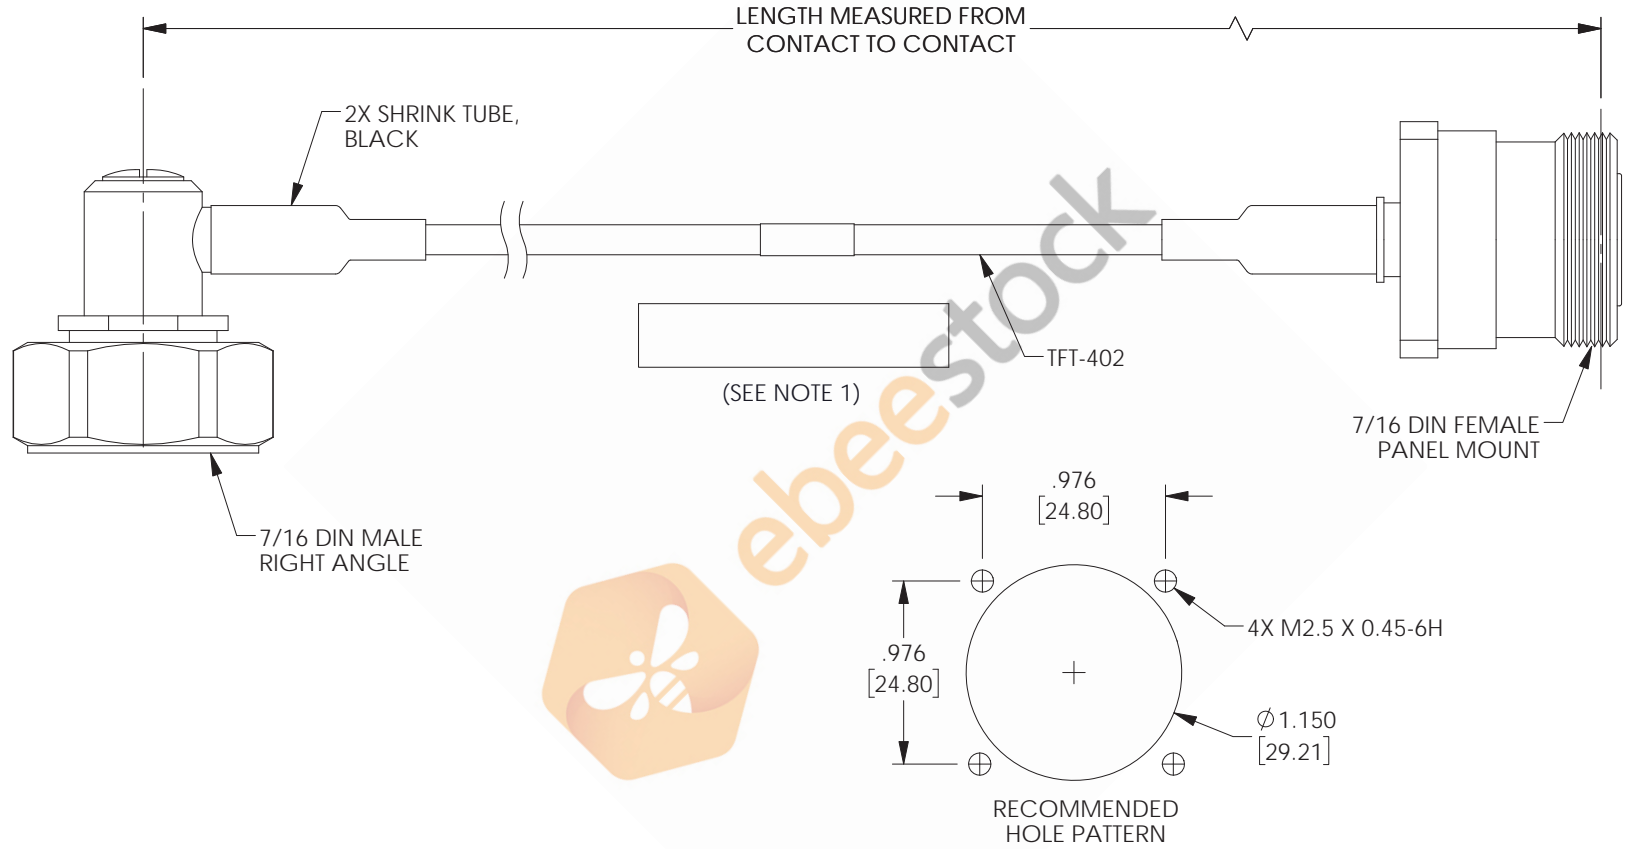

7/16 DIN Male Right Angle to 7/16 DIN Female 4 Hole Flange Low PIM Cable 100 CM Length Using TFT-402 Coax Using Times Microwave Components

REVISIONS			
REV.	DESCRIPTION	DATE	APPROVED
A	INITIAL RELEASE	04/12/2021	SELLIS

NOTES:

- CABLES 36" AND UNDER HAVE 1 LABEL CENTERED. CABLES OVER 36" HAVE 2 LABELS, ONE AT EACH END 6.0" FROM THE FRONT OF THE CONNECTOR.

THESE COMMODITIES, TECHNOLOGY OR SOFTWARE WERE EXPORTED FROM THE UNITED STATES IN ACCORDANCE WITH THE EXPORT ADMINISTRATION REGULATIONS. DIVERSION CONTRARY TO U.S. LAW PROHIBITED.

UNLESS OTHERWISE SPECIFIED LEADING DIMENSIONS ARE INCHES DIMENSIONS IN [] ARE MILLIMETERS

TOLERANCES:

.X = ± .2 [5.08]	FRACTIONS ± 1/32
.XX = ± .02 [.51]	ANGLES ± 1°
.XXX = ± .005 [.13]	

CABLE LENGTH (L) TOLERANCES:

L ≤ 12 [305]	= +1 [25] / -0
12 [305] < L ≤ 60 [1524]	= +2 [51] / -0
60 [1524] < L ≤ 120 [3048]	= +4 [102] / -0
120 [3048] < L ≤ 300 [7620]	= +6 [152] / -0
300 [7620] < L	= +5%L / -0

ALL DIMENSIONS SHOWN ARE FOR REFERENCE ONLY.