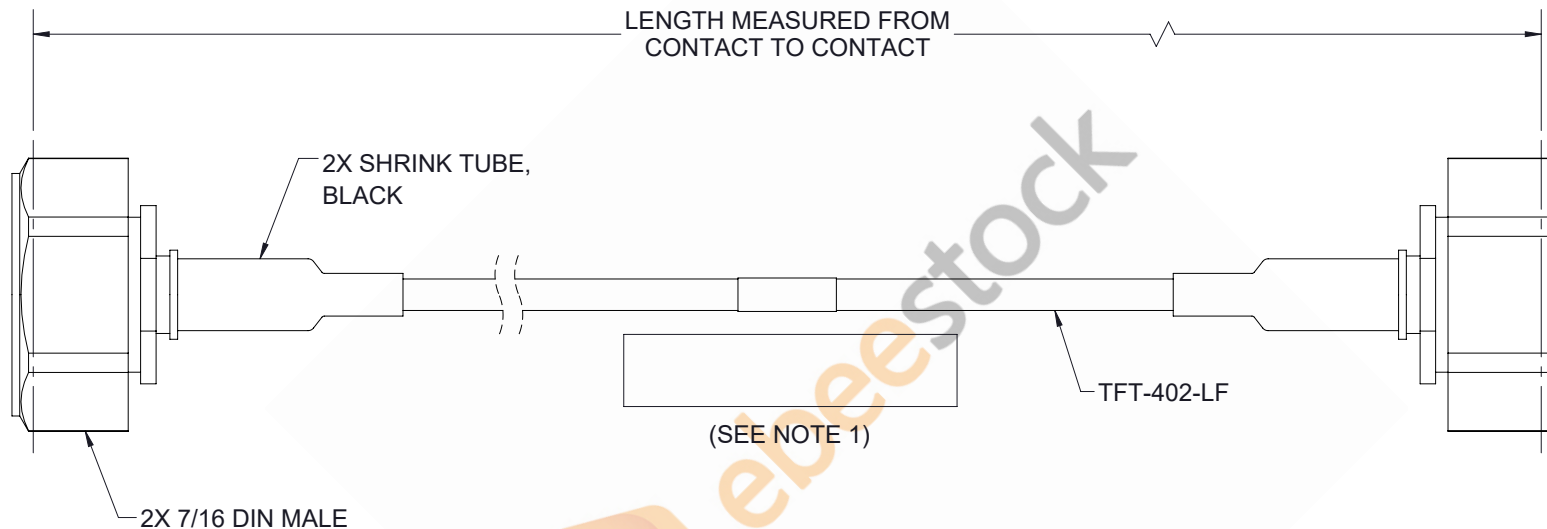

7/16 DIN Male to 7/16 DIN Male Low PIM Cable 12 Inch Length Using TFT-402-LF Coax Using Times Microwave Components

REVISIONS			
REV.	DESCRIPTION	DATE	APPROVED
A	INITIAL RELEASE	4/8/2021	SELLIS

NOTES:

1. CABLES 36" AND UNDER HAVE 1 LABEL CENTERED.
CABLES OVER 36" HAVE 2 LABELS, ONE AT EACH END
6.0" FROM THE FRONT OF THE CONNECTOR.