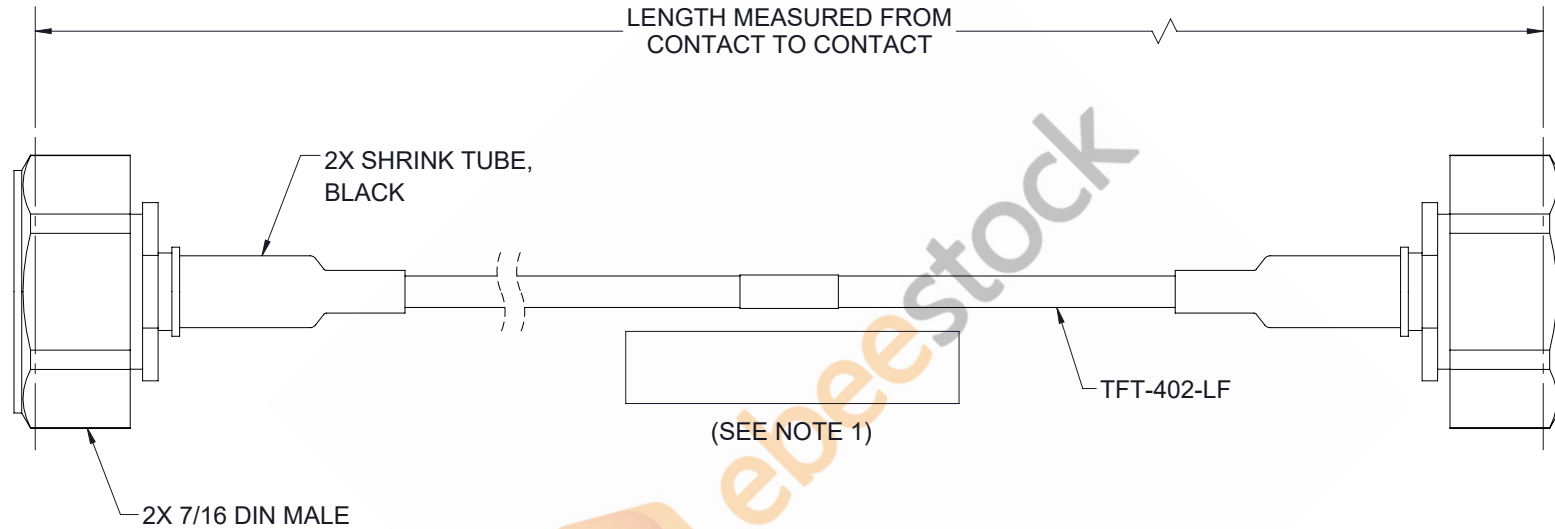

7/16 DIN Male to 7/16 DIN Male Low PIM Cable 24 Inch Length Using TFT-402-LF Coax Using Times Microwave Components

REVISIONS			
REV.	DESCRIPTION	DATE	APPROVED
A	INITIAL RELEASE	4/8/2021	SELLIS

NOTES:

1. CABLES 36" AND UNDER HAVE 1 LABEL CENTERED.
CABLES OVER 36" HAVE 2 LABELS, ONE AT EACH END
6.0" FROM THE FRONT OF THE CONNECTOR.