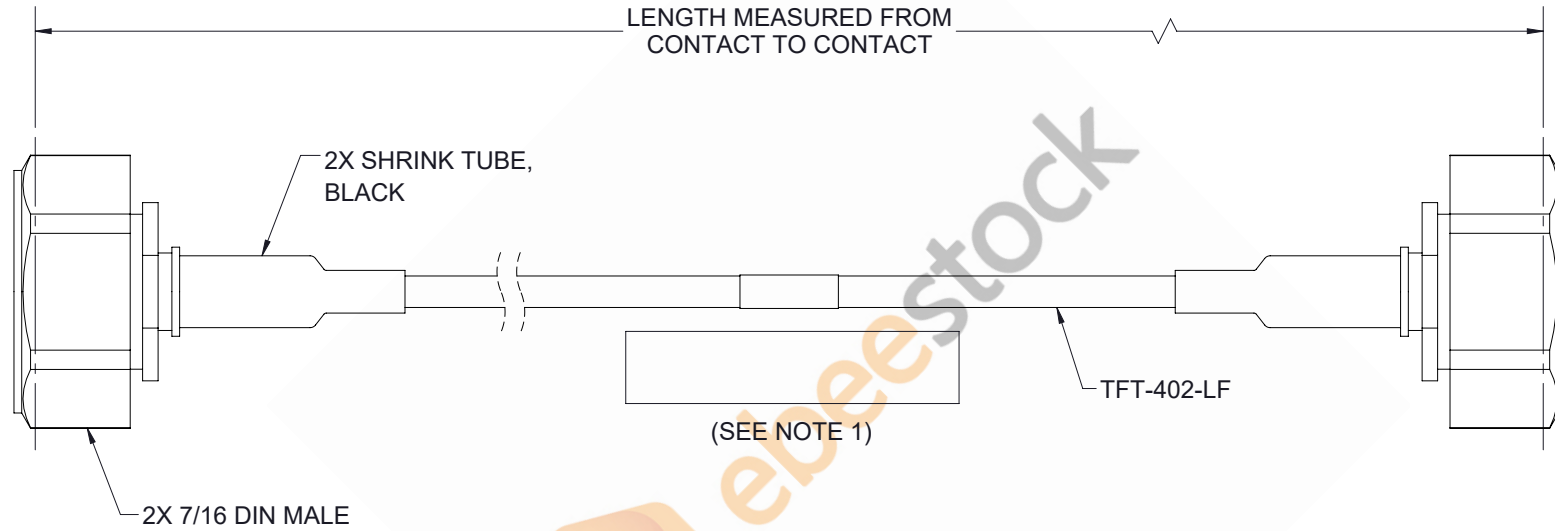

7/16 DIN Male to 7/16 DIN Male Low PIM Cable 36 Inch Length Using TFT-402-LF Coax Using Times Microwave Components

REVISIONS			
REV.	DESCRIPTION	DATE	APPROVED
A	INITIAL RELEASE	4/8/2021	SELLIS

NOTES:

1. CABLES 36" AND UNDER HAVE 1 LABEL CENTERED. CABLES OVER 36" HAVE 2 LABELS, ONE AT EACH END 6.0" FROM THE FRONT OF THE CONNECTOR.