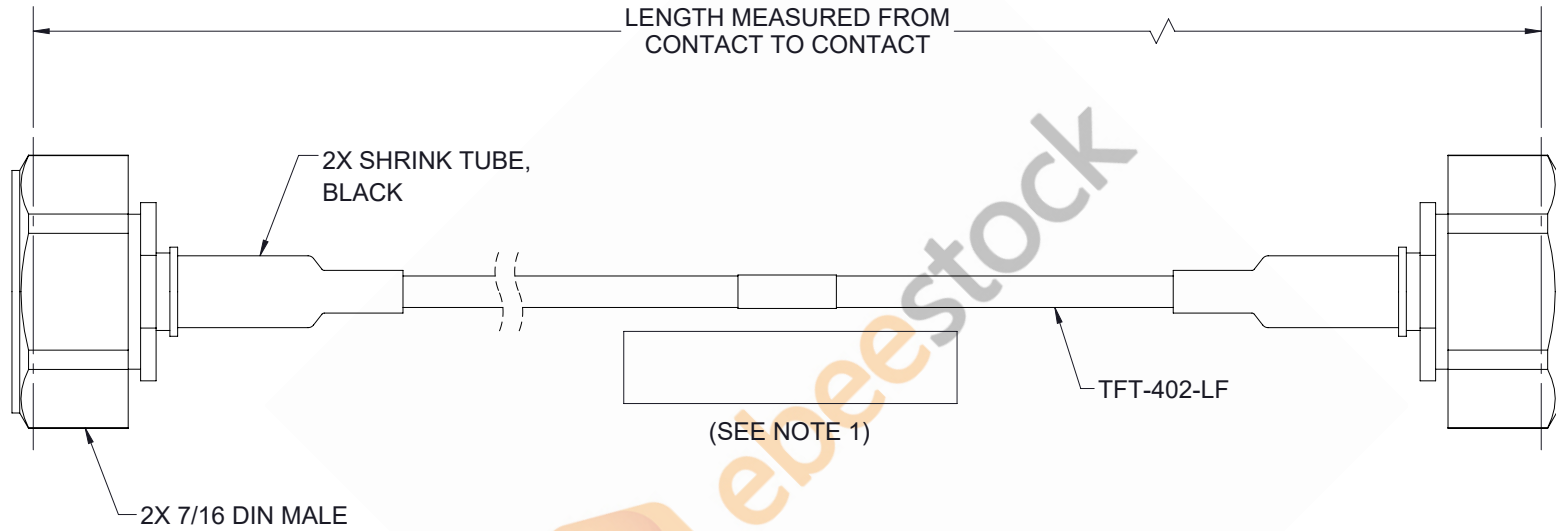

7/16 DIN Male to 7/16 DIN Male Low PIM Cable 48 Inch Length Using TFT-402-LF Coax Using Times Microwave Components

REVISIONS			
REV.	DESCRIPTION	DATE	APPROVED
A	INITIAL RELEASE	4/8/2021	SELLIS

NOTES:

1. CABLES 36" AND UNDER HAVE 1 LABEL CENTERED.
CABLES OVER 36" HAVE 2 LABELS, ONE AT EACH END
6.0" FROM THE FRONT OF THE CONNECTOR.