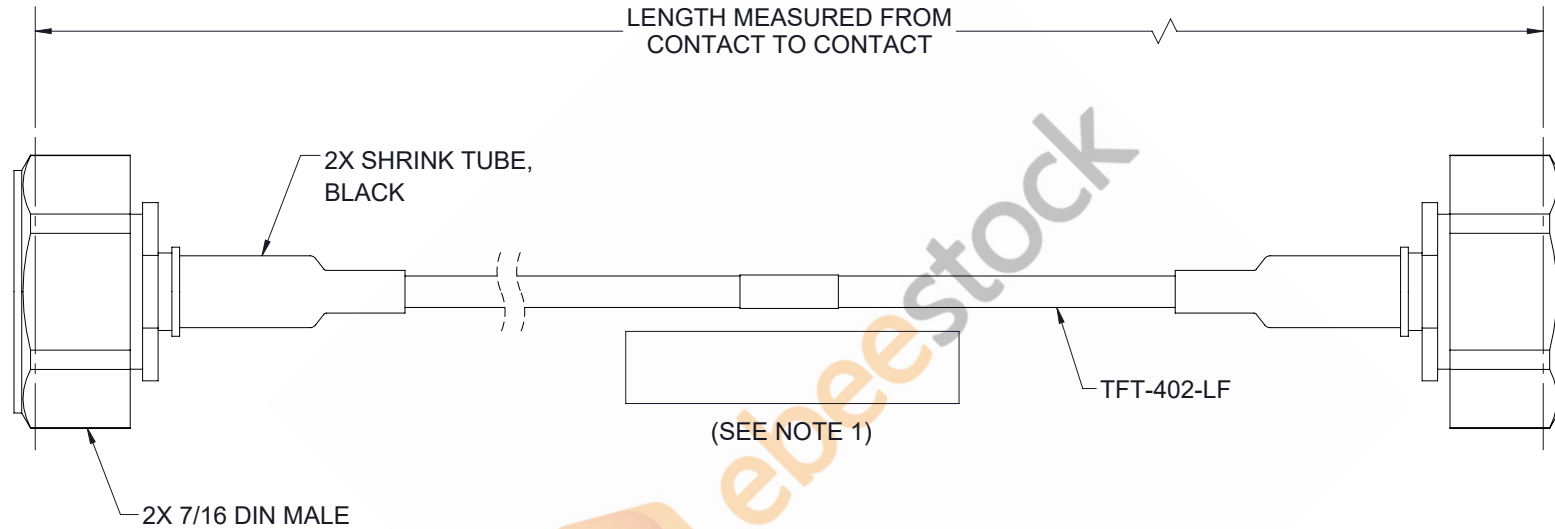

7/16 DIN Male to 7/16 DIN Male Low PIM Cable 60 Inch Length Using TFT-402-LF Coax Using Times Microwave Components

REVISIONS			
REV.	DESCRIPTION	DATE	APPROVED
A	INITIAL RELEASE	4/8/2021	SELLIS

NOTES:

1. CABLES 36" AND UNDER HAVE 1 LABEL CENTERED.
CABLES OVER 36" HAVE 2 LABELS, ONE AT EACH END
6.0" FROM THE FRONT OF THE CONNECTOR.