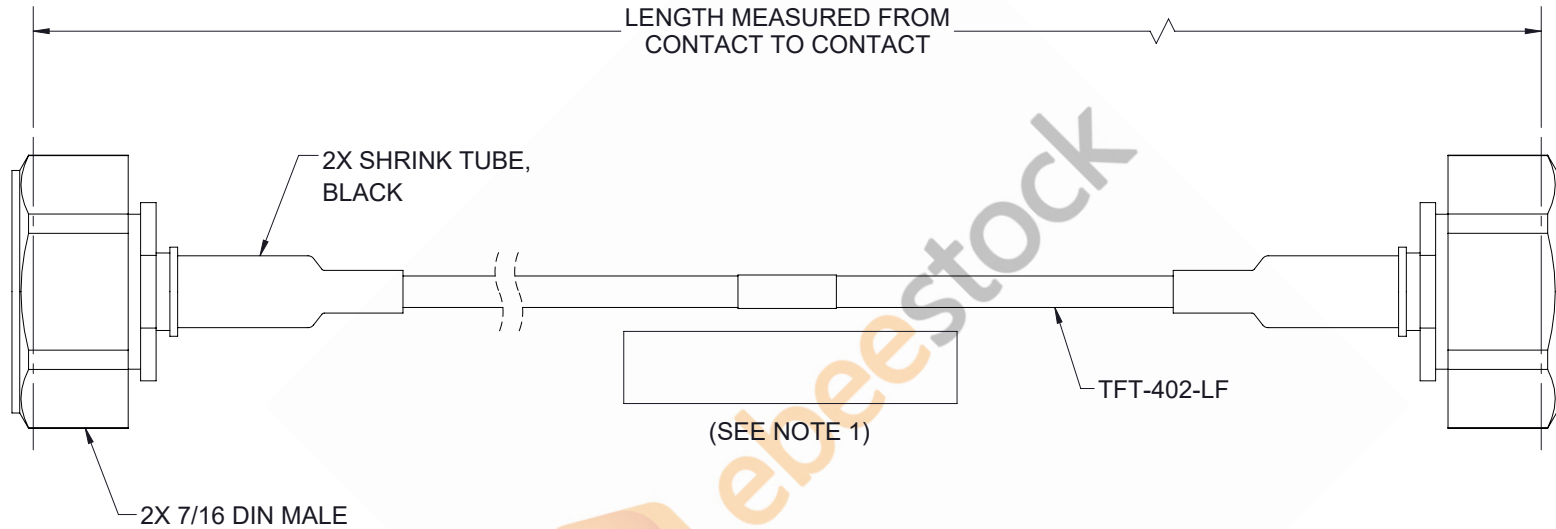

7/16 DIN Male to 7/16 DIN Male Low PIM Cable 50 CM Length Using TFT-402-LF Coax Using Times Microwave Components

REVISIONS			
REV.	DESCRIPTION	DATE	APPROVED
A	INITIAL RELEASE	4/8/2021	SELLIS

NOTES:

1. CABLES 36" AND UNDER HAVE 1 LABEL CENTERED.  
CABLES OVER 36" HAVE 2 LABELS, ONE AT EACH END  
6.0" FROM THE FRONT OF THE CONNECTOR.

THESE COMMODITIES, TECHNOLOGY OR SOFTWARE WERE EXPORTED FROM THE UNITED STATES IN ACCORDANCE WITH THE EXPORT ADMINISTRATION REGULATIONS. DIVERSION CONTRARY TO U.S. LAW PROHIBITED.

UNLESS OTHERWISE SPECIFIED  
LEADING DIMENSIONS ARE INCHES  
DIMENSIONS IN [ ] ARE MILLIMETERS