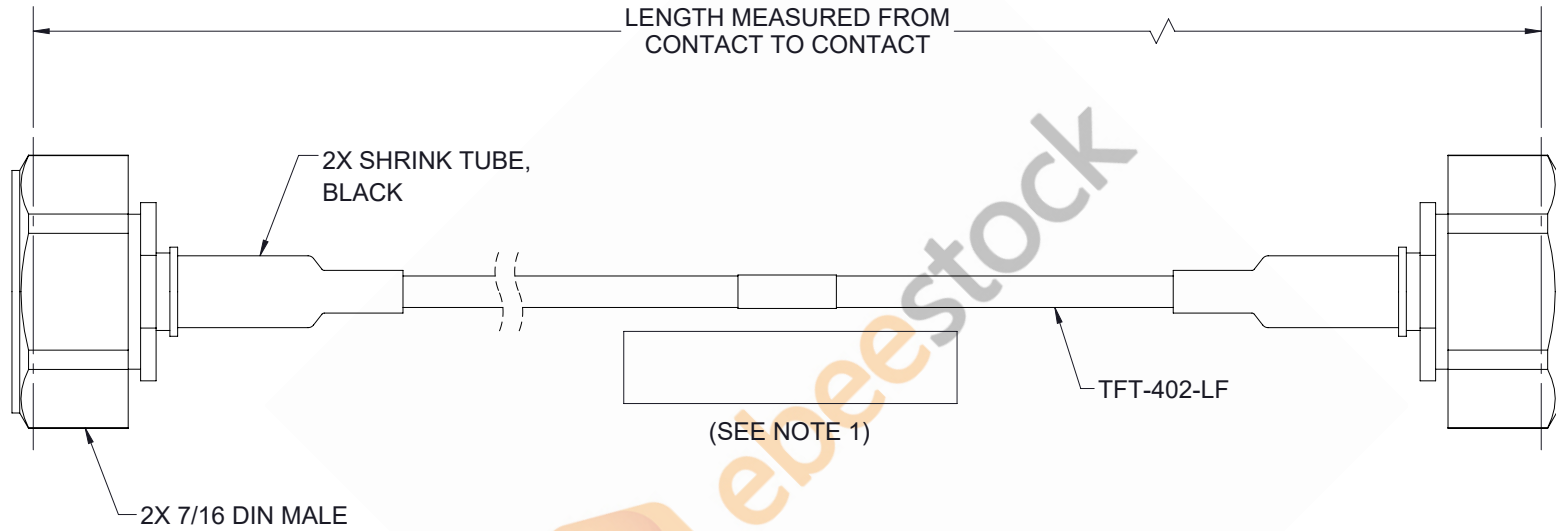

7/16 DIN Male to 7/16 DIN Male Low PIM Cable 150 CM Length Using TFT-402-LF Coax Using Times Microwave Components

REVISIONS			
REV.	DESCRIPTION	DATE	APPROVED
A	INITIAL RELEASE	4/8/2021	SELLIS

NOTES:

1. CABLES 36" AND UNDER HAVE 1 LABEL CENTERED.
CABLES OVER 36" HAVE 2 LABELS, ONE AT EACH END
6.0" FROM THE FRONT OF THE CONNECTOR.