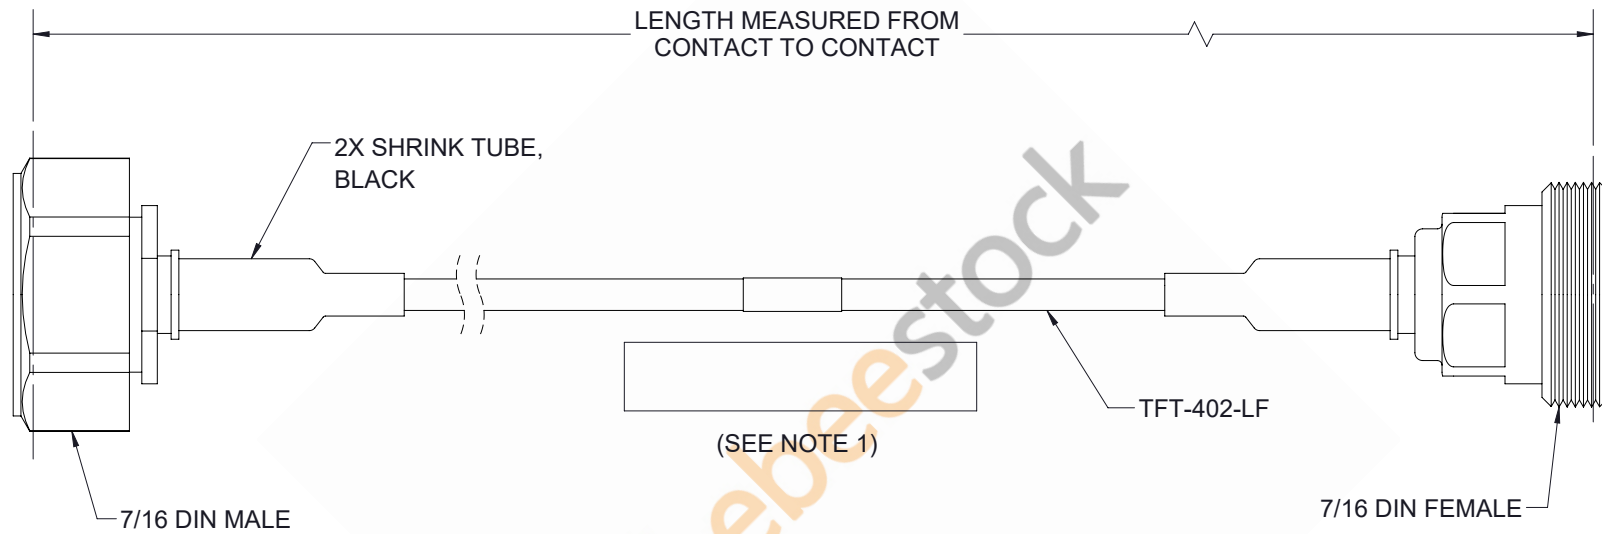

# 7/16 DIN Male to 7/16 DIN Female Low PIM Cable 12 Inch Length Using TFT-402-LF Coax Using Times Microwave Components

REVISIONS			
REV.	DESCRIPTION	DATE	APPROVED
A	INITIAL RELEASE	4/9/2021	SELLIS

**NOTES:**

1. CABLES 36" AND UNDER HAVE 1 LABEL CENTERED. CABLES OVER 36" HAVE 2 LABELS, ONE AT EACH END 6.0" FROM THE FRONT OF THE CONNECTOR.

THESE COMMODITIES, TECHNOLOGY OR SOFTWARE WERE EXPORTED FROM THE UNITED STATES IN ACCORDANCE WITH THE EXPORT ADMINISTRATION REGULATIONS. DIVERSION CONTRARY TO U.S. LAW PROHIBITED.

UNLESS OTHERWISE SPECIFIED LEADING DIMENSIONS ARE INCHES DIMENSIONS IN [ ] ARE MILLIMETERS

**TOLERANCES:**

.X = ±.2	[.508]	FRACTIONS
.XX = ±.02	[.51]	± 1/32
.XXX = ±.005	[.13]	ANGLES ± 1°

**CABLE LENGTH (L) TOLERANCES:**

L ≤ 12	[305]	= +1	[25]	/ -0
12 [305] < L ≤ 60	[1524]	= +2	[51]	/ -0
60 [1524] < L ≤ 120	[3048]	= +4	[102]	/ -0
120 [3048] < L ≤ 300	[7620]	= +6	[152]	/ -0
300 [7620] < L	= +5%	L	/ -0	

ALL DIMENSIONS SHOWN ARE FOR REFERENCE ONLY.