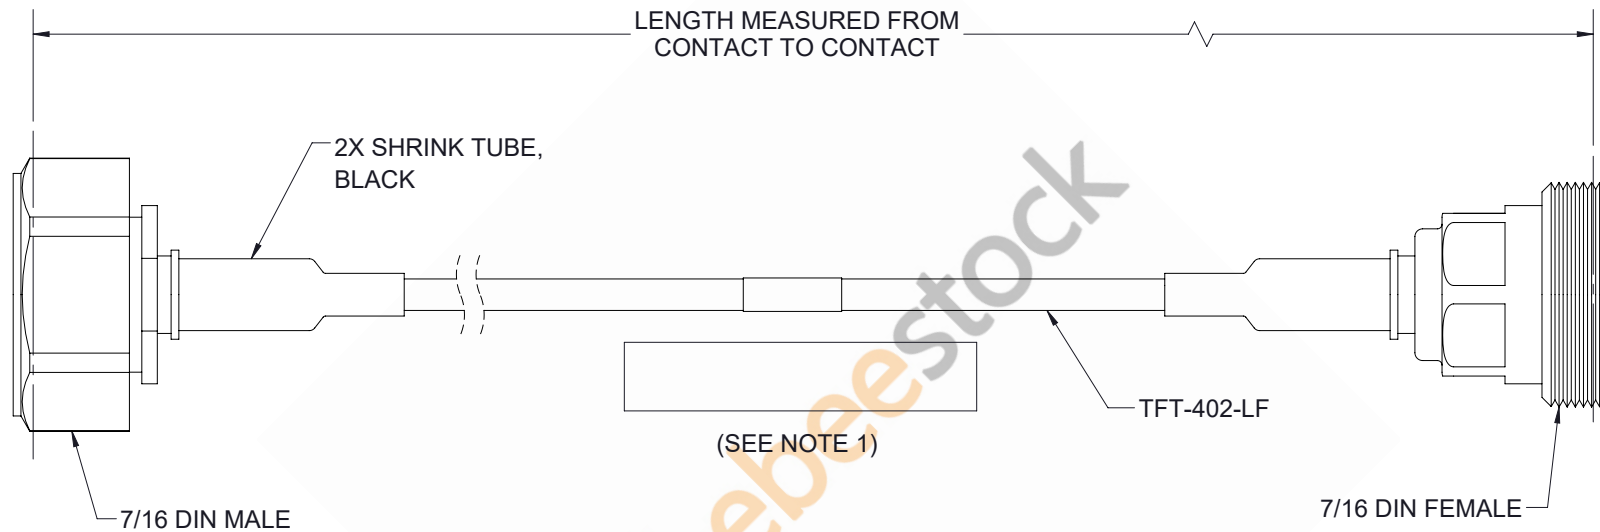

7/16 DIN Male to 7/16 DIN Female Low PIM Cable 24 Inch Length Using TFT-402-LF Coax Using Times Microwave Components

REVISIONS			
REV.	DESCRIPTION	DATE	APPROVED
A	INITIAL RELEASE	4/9/2021	SELLIS

NOTES:

1. CABLES 36" AND UNDER HAVE 1 LABEL CENTERED. CABLES OVER 36" HAVE 2 LABELS, ONE AT EACH END 6.0" FROM THE FRONT OF THE CONNECTOR.

THESE COMMODITIES, TECHNOLOGY OR SOFTWARE WERE EXPORTED FROM THE UNITED STATES IN ACCORDANCE WITH THE EXPORT ADMINISTRATION REGULATIONS. DIVERSION CONTRARY TO U.S. LAW PROHIBITED.

UNLESS OTHERWISE SPECIFIED LEADING DIMENSIONS ARE INCHES DIMENSIONS IN [] ARE MILLIMETERS