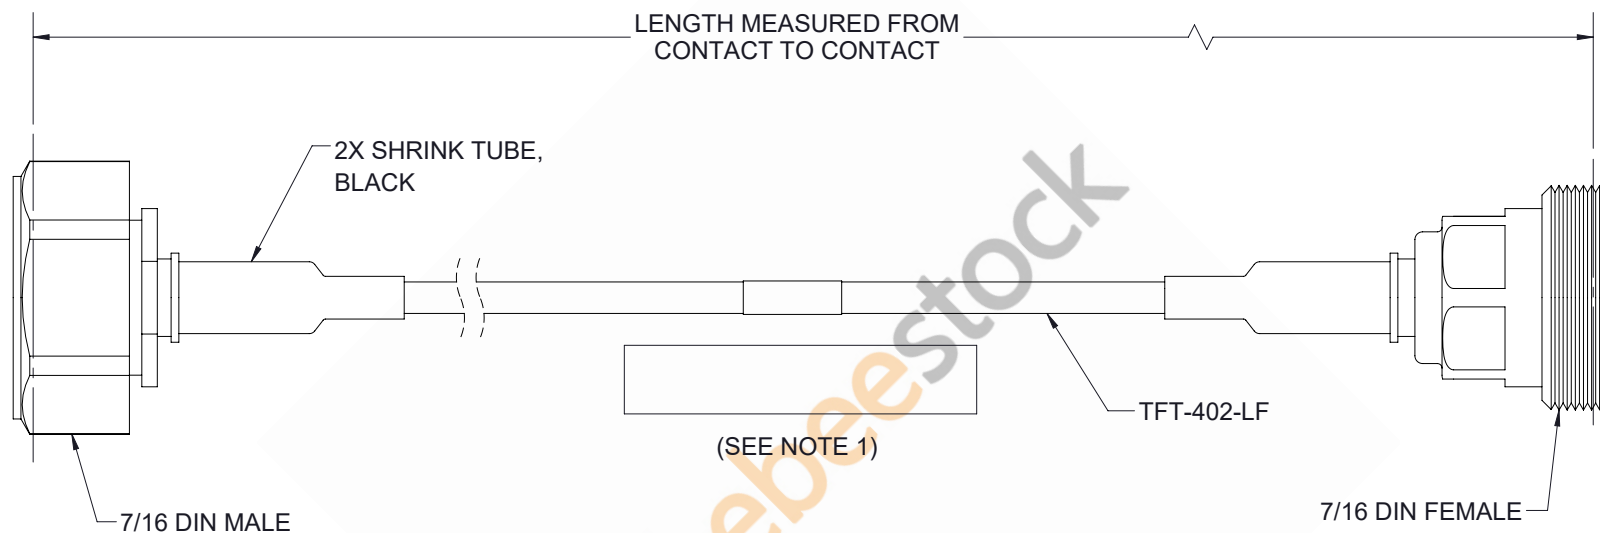

7/16 DIN Male to 7/16 DIN Female Low PIM Cable 36 Inch Length Using TFT-402-LF Coax Using Times Microwave Components

REVISIONS			
REV.	DESCRIPTION	DATE	APPROVED
A	INITIAL RELEASE	4/9/2021	SELLIS

NOTES:

1. CABLES 36" AND UNDER HAVE 1 LABEL CENTERED. CABLES OVER 36" HAVE 2 LABELS, ONE AT EACH END 6.0" FROM THE FRONT OF THE CONNECTOR.

THESE COMMODITIES, TECHNOLOGY OR SOFTWARE WERE EXPORTED FROM THE UNITED STATES IN ACCORDANCE WITH THE EXPORT ADMINISTRATION REGULATIONS. DIVERSION CONTRARY TO U.S. LAW PROHIBITED.

UNLESS OTHERWISE SPECIFIED LEADING DIMENSIONS ARE INCHES DIMENSIONS IN [] ARE MILLIMETERS