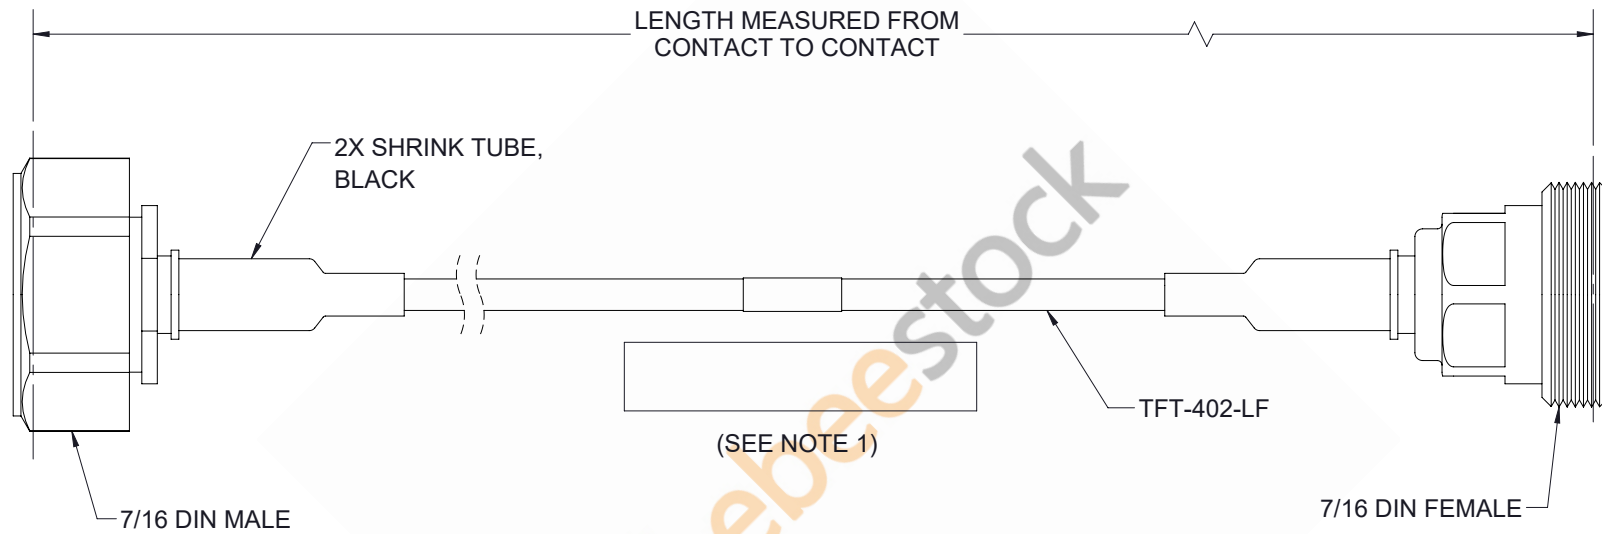

7/16 DIN Male to 7/16 DIN Female Low PIM Cable 48 Inch Length Using TFT-402-LF Coax Using Times Microwave Components

REVISIONS			
REV.	DESCRIPTION	DATE	APPROVED
A	INITIAL RELEASE	4/9/2021	SELLIS

NOTES:

1. CABLES 36" AND UNDER HAVE 1 LABEL CENTERED. CABLES OVER 36" HAVE 2 LABELS, ONE AT EACH END 6.0" FROM THE FRONT OF THE CONNECTOR.

THESE COMMODITIES, TECHNOLOGY OR SOFTWARE WERE EXPORTED FROM THE UNITED STATES IN ACCORDANCE WITH THE EXPORT ADMINISTRATION REGULATIONS. DIVERSION CONTRARY TO U.S. LAW PROHIBITED.

UNLESS OTHERWISE SPECIFIED LEADING DIMENSIONS ARE INCHES DIMENSIONS IN [] ARE MILLIMETERS