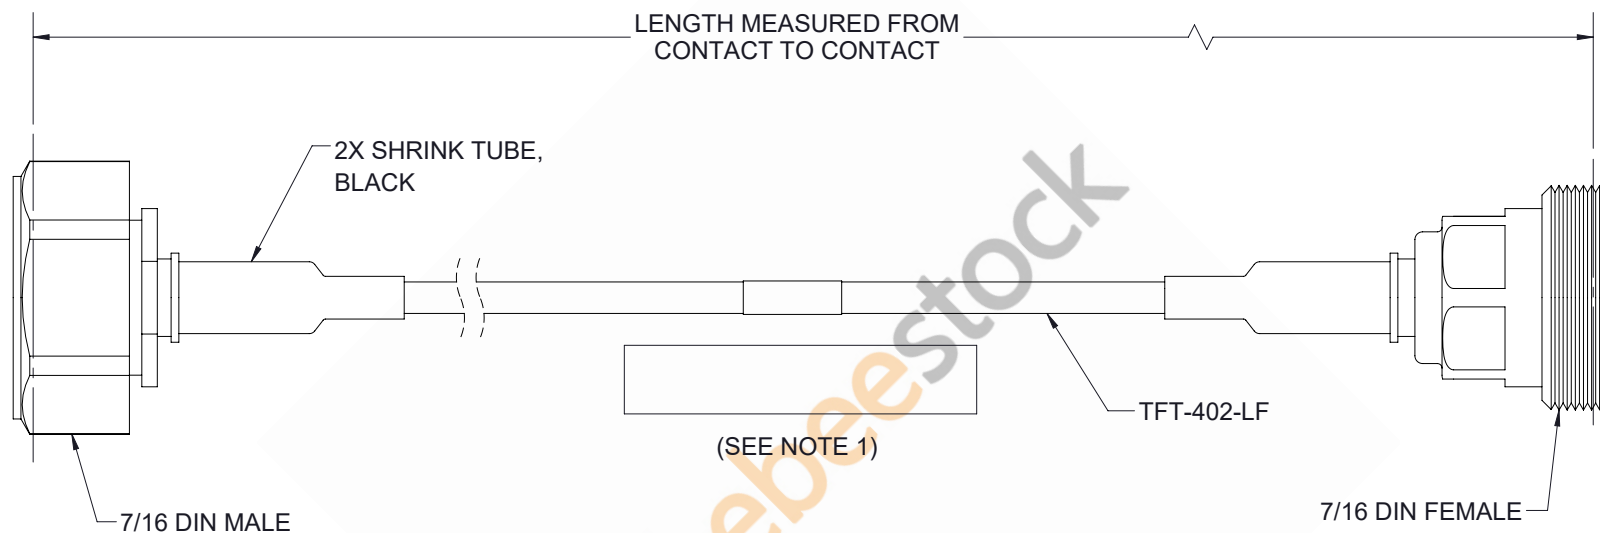

7/16 DIN Male to 7/16 DIN Female Low PIM Cable 60 Inch Length Using TFT-402-LF Coax Using Times Microwave Components

REVISIONS			
REV.	DESCRIPTION	DATE	APPROVED
A	INITIAL RELEASE	4/9/2021	SELLIS

NOTES:

1. CABLES 36" AND UNDER HAVE 1 LABEL CENTERED. CABLES OVER 36" HAVE 2 LABELS, ONE AT EACH END 6.0" FROM THE FRONT OF THE CONNECTOR.

THESE COMMODITIES, TECHNOLOGY OR SOFTWARE WERE EXPORTED FROM THE UNITED STATES IN ACCORDANCE WITH THE EXPORT ADMINISTRATION REGULATIONS. DIVERSION CONTRARY TO U.S. LAW PROHIBITED.

UNLESS OTHERWISE SPECIFIED LEADING DIMENSIONS ARE INCHES DIMENSIONS IN [] ARE MILLIMETERS