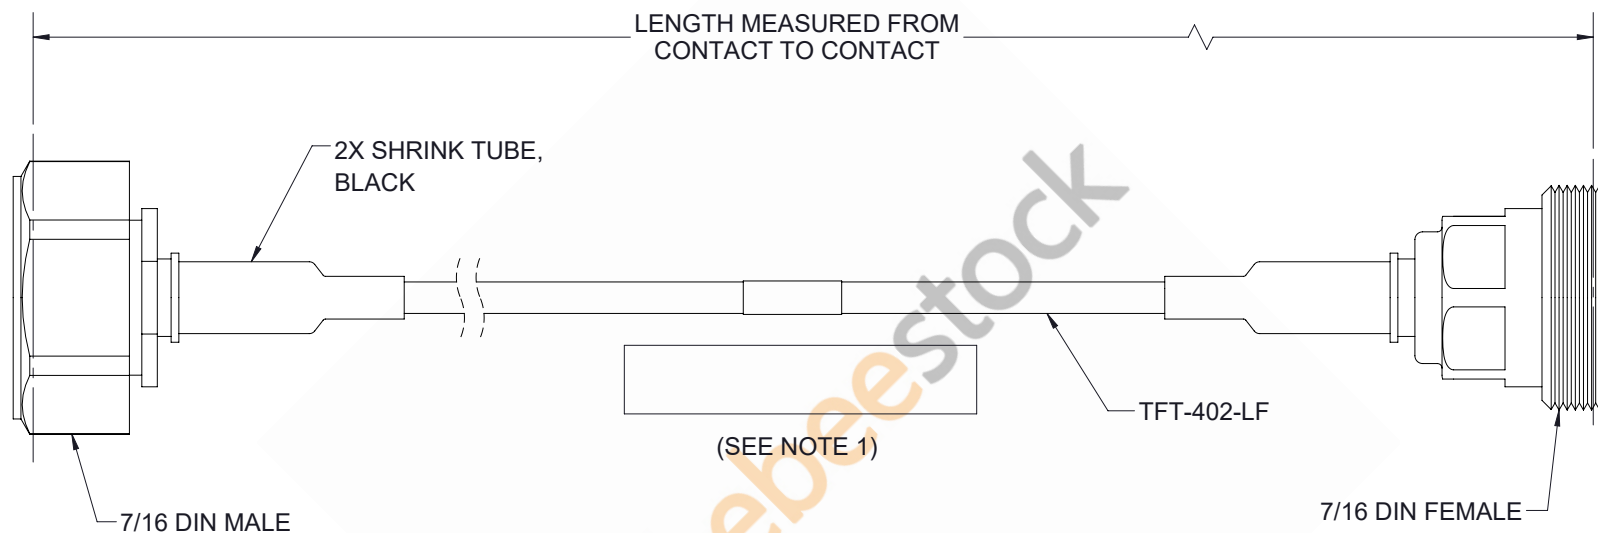

7/16 DIN Male to 7/16 DIN Female Low PIM Cable 50 CM Length Using TFT-402-LF Coax Using Times Microwave Components

REVISIONS			
REV.	DESCRIPTION	DATE	APPROVED
A	INITIAL RELEASE	4/9/2021	SELLIS

NOTES:

1. CABLES 36" AND UNDER HAVE 1 LABEL CENTERED. CABLES OVER 36" HAVE 2 LABELS, ONE AT EACH END 6.0" FROM THE FRONT OF THE CONNECTOR.

THESE COMMODITIES, TECHNOLOGY OR SOFTWARE WERE EXPORTED FROM THE UNITED STATES IN ACCORDANCE WITH THE EXPORT ADMINISTRATION REGULATIONS. DIVERSION CONTRARY TO U.S. LAW PROHIBITED.

UNLESS OTHERWISE SPECIFIED LEADING DIMENSIONS ARE INCHES DIMENSIONS IN [ ] ARE MILLIMETERS