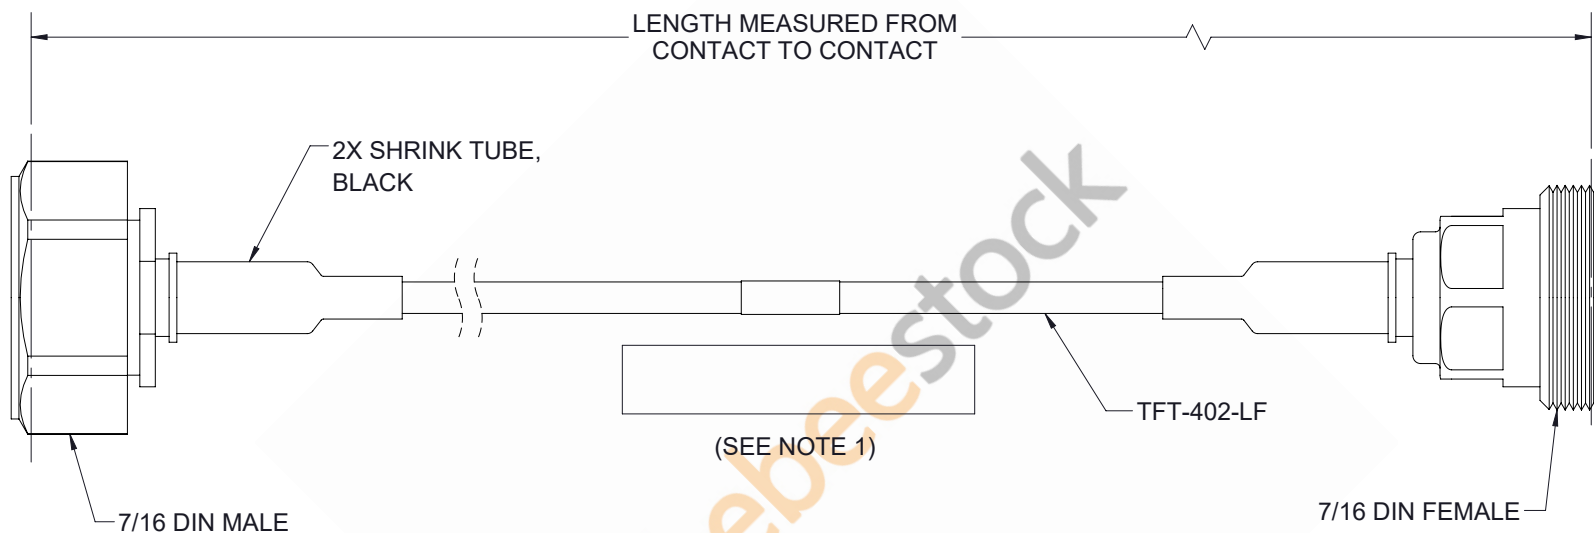

7/16 DIN Male to 7/16 DIN Female Low PIM Cable 100 CM Length Using TFT-402-LF Coax Using Times Microwave Components

REVISIONS			
REV.	DESCRIPTION	DATE	APPROVED
A	INITIAL RELEASE	4/9/2021	SELLIS

NOTES:

1. CABLES 36" AND UNDER HAVE 1 LABEL CENTERED. CABLES OVER 36" HAVE 2 LABELS, ONE AT EACH END 6.0" FROM THE FRONT OF THE CONNECTOR.

THESE COMMODITIES, TECHNOLOGY OR SOFTWARE WERE EXPORTED FROM THE UNITED STATES IN ACCORDANCE WITH THE EXPORT ADMINISTRATION REGULATIONS. DIVERSION CONTRARY TO U.S. LAW PROHIBITED.

UNLESS OTHERWISE SPECIFIED LEADING DIMENSIONS ARE INCHES DIMENSIONS IN [ ] ARE MILLIMETERS