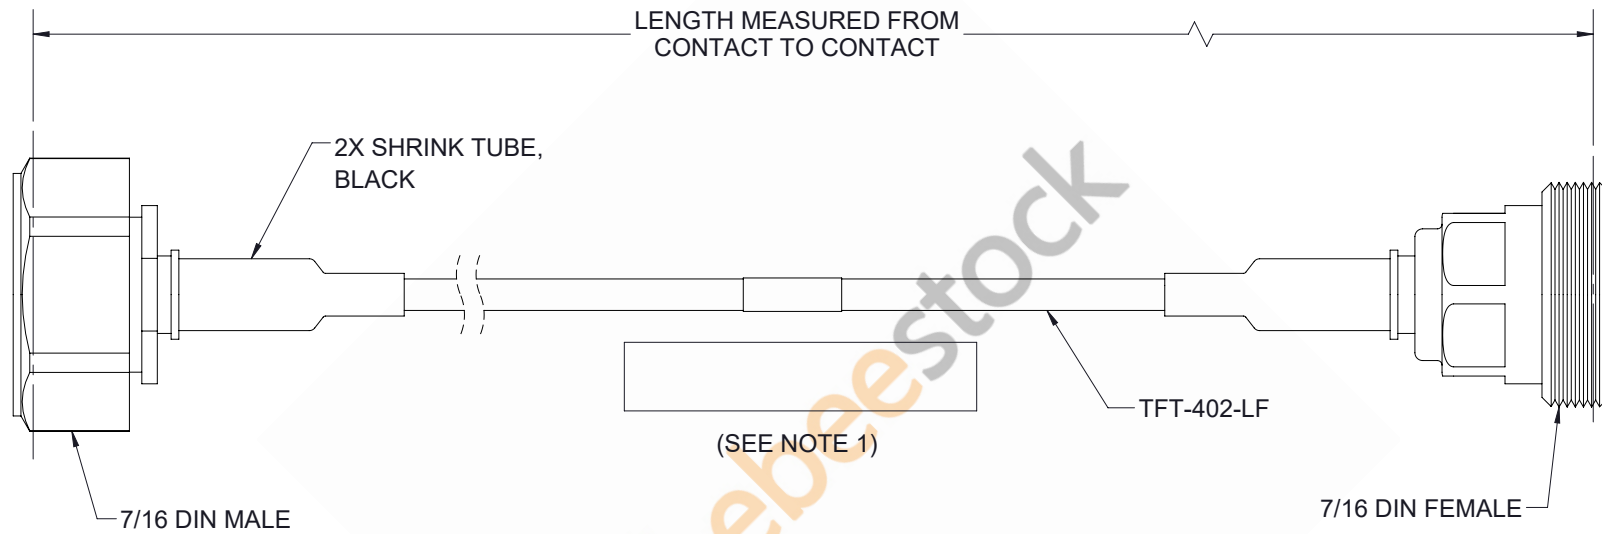

7/16 DIN Male to 7/16 DIN Female Low PIM Cable 150 CM Length Using TFT-402-LF Coax Using Times Microwave Components

REVISIONS			
REV.	DESCRIPTION	DATE	APPROVED
A	INITIAL RELEASE	4/9/2021	SELLIS

NOTES:

1. CABLES 36" AND UNDER HAVE 1 LABEL CENTERED. CABLES OVER 36" HAVE 2 LABELS, ONE AT EACH END 6.0" FROM THE FRONT OF THE CONNECTOR.

THESE COMMODITIES, TECHNOLOGY OR SOFTWARE WERE EXPORTED FROM THE UNITED STATES IN ACCORDANCE WITH THE EXPORT ADMINISTRATION REGULATIONS. DIVERSION CONTRARY TO U.S. LAW PROHIBITED.

UNLESS OTHERWISE SPECIFIED LEADING DIMENSIONS ARE INCHES DIMENSIONS IN [] ARE MILLIMETERS