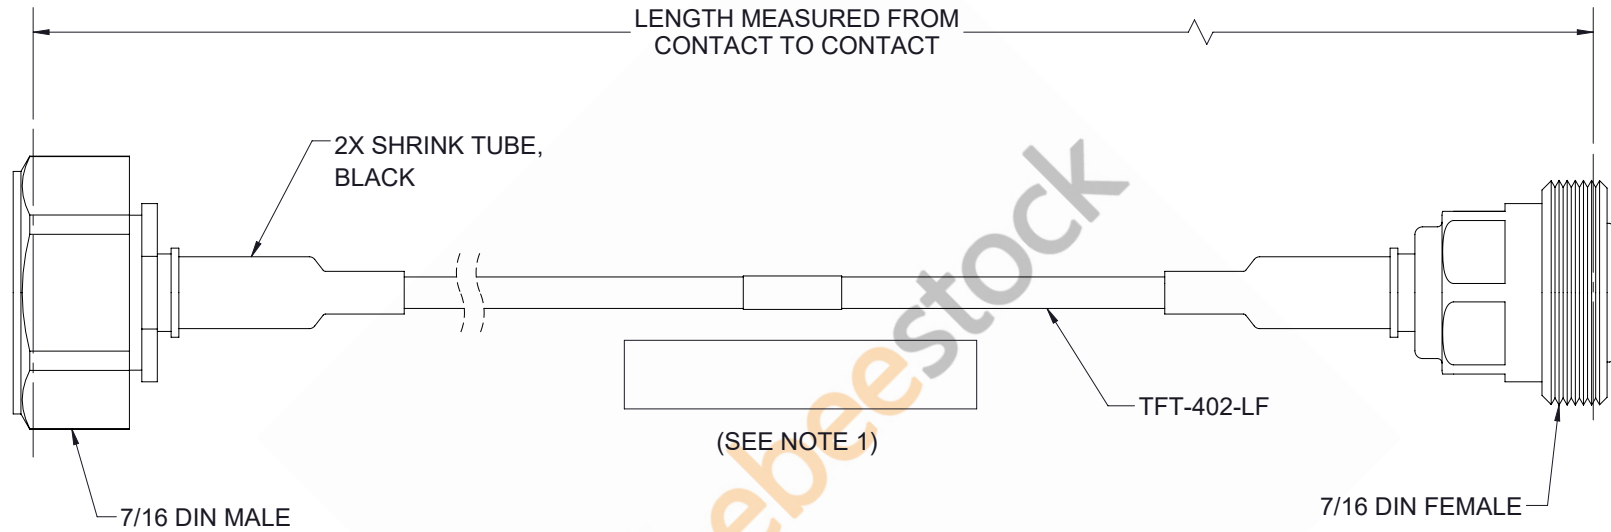

7/16 DIN Male to 7/16 DIN Female Low PIM Cable 200 CM Length Using TFT-402-LF Coax Using Times Microwave Components

REVISIONS			
REV.	DESCRIPTION	DATE	APPROVED
A	INITIAL RELEASE	4/9/2021	SELLIS

NOTES:

1. CABLES 36" AND UNDER HAVE 1 LABEL CENTERED. CABLES OVER 36" HAVE 2 LABELS, ONE AT EACH END 6.0" FROM THE FRONT OF THE CONNECTOR.

THESE COMMODITIES, TECHNOLOGY OR SOFTWARE WERE EXPORTED FROM THE UNITED STATES IN ACCORDANCE WITH THE EXPORT ADMINISTRATION REGULATIONS. DIVERSION CONTRARY TO U.S. LAW PROHIBITED.

UNLESS OTHERWISE SPECIFIED LEADING DIMENSIONS ARE INCHES DIMENSIONS IN [] ARE MILLIMETERS