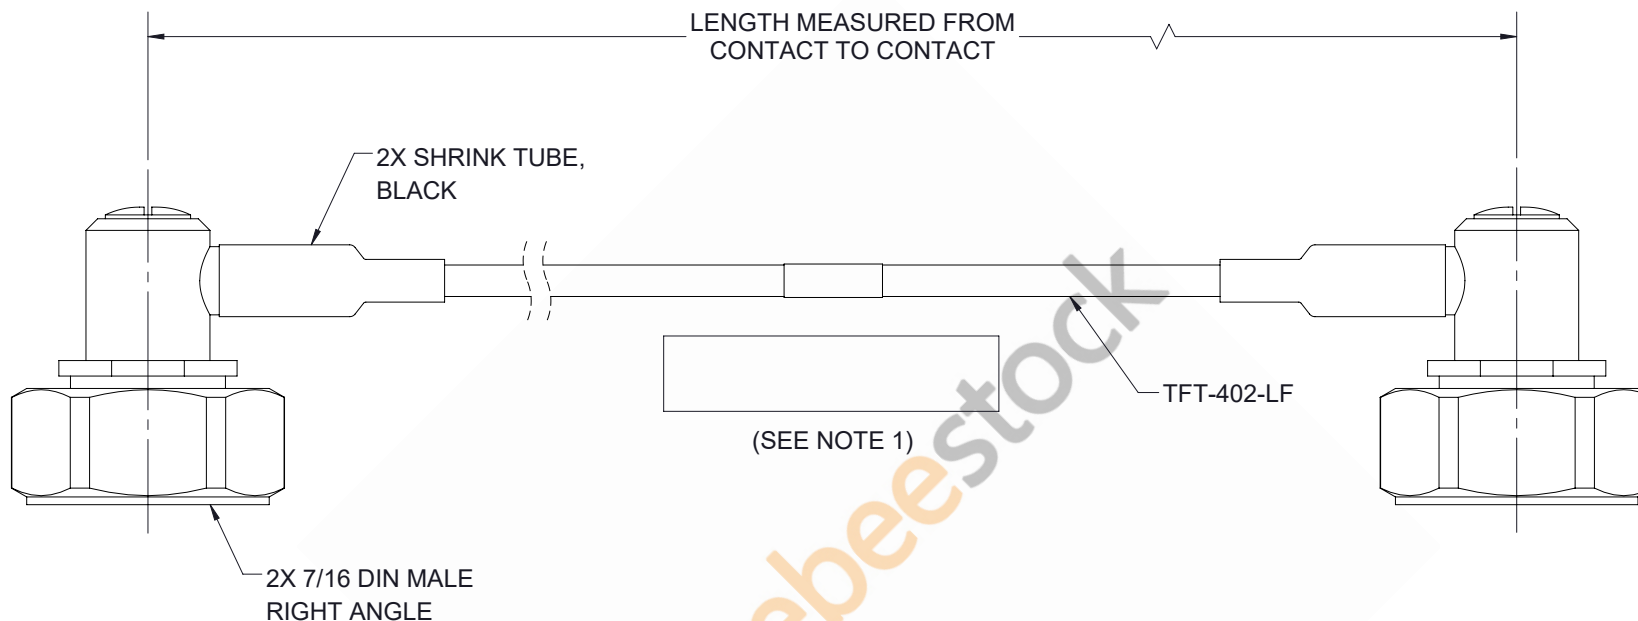

7/16 DIN Male Right Angle to 7/16 DIN Male Right Angle Low PIM Cable 100 CM Length Using TFT-402-LF Coax Using Times Microwave Components

REVISIONS			
REV.	DESCRIPTION	DATE	APPROVED
A	INITIAL RELEASE	4/12/2021	SELLIS

NOTES:

1. CABLES 36" AND UNDER HAVE 1 LABEL CENTERED. CABLES OVER 36" HAVE 2 LABELS, ONE AT EACH END 6.0" FROM THE FRONT OF THE CONNECTOR.

THESE COMMODITIES, TECHNOLOGY OR SOFTWARE WERE EXPORTED FROM THE UNITED STATES IN ACCORDANCE WITH THE EXPORT ADMINISTRATION REGULATIONS. DIVERSION CONTRARY TO U.S. LAW PROHIBITED.

UNLESS OTHERWISE SPECIFIED LEADING DIMENSIONS ARE INCHES DIMENSIONS IN [] ARE MILLIMETERS

TOLERANCES:

.X = ±.2	[.508]	FRACTIONS	
.XX = ±.02	[.51]		± 1/32
.XXX = ±.005	[.13]	ANGLES	± 1°

CABLE LENGTH (L) TOLERANCES: