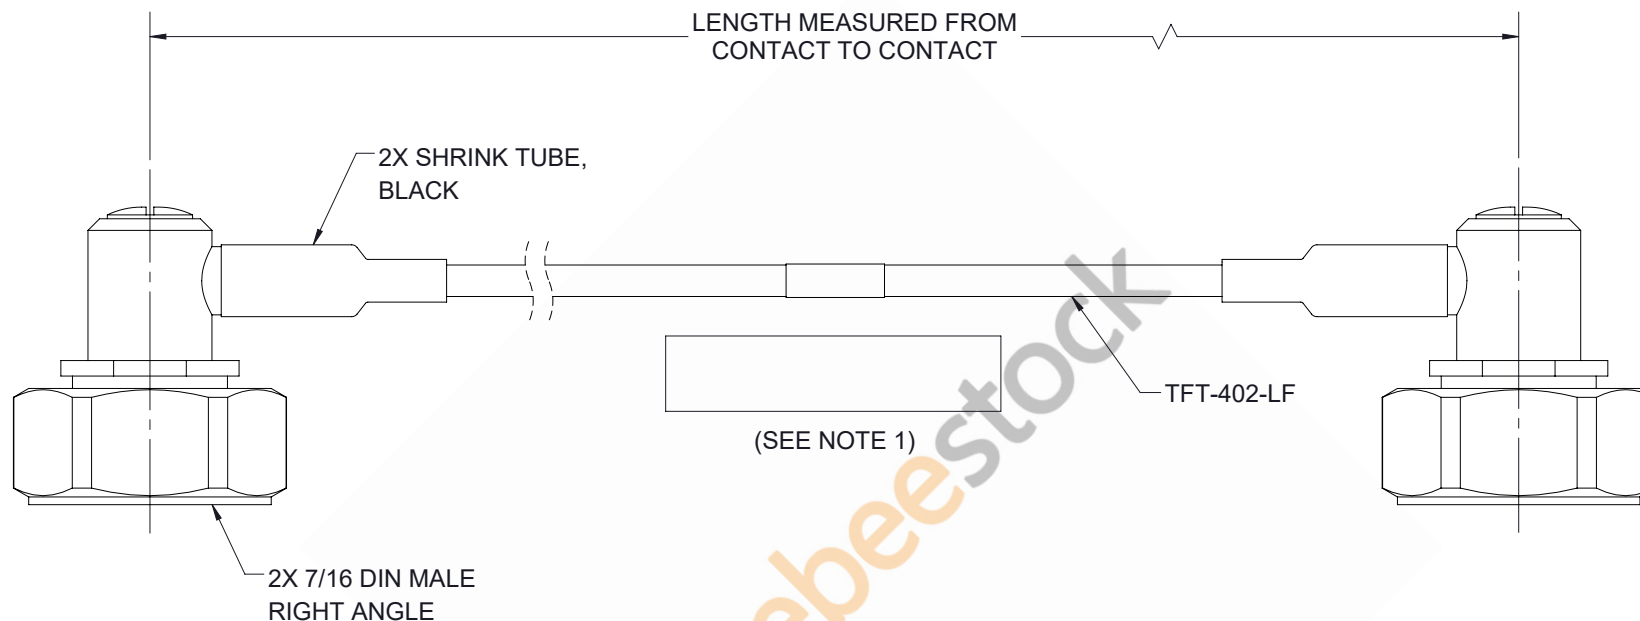

7/16 DIN Male Right Angle to 7/16 DIN Male Right Angle Low PIM Cable 150 CM Length Using TFT-402-LF Coax Using Times Microwave Components

REVISIONS			
REV.	DESCRIPTION	DATE	APPROVED
A	INITIAL RELEASE	4/12/2021	SELLIS

NOTES:

1. CABLES 36" AND UNDER HAVE 1 LABEL CENTERED. CABLES OVER 36" HAVE 2 LABELS, ONE AT EACH END 6.0" FROM THE FRONT OF THE CONNECTOR.

THESE COMMODITIES, TECHNOLOGY OR SOFTWARE WERE EXPORTED FROM THE UNITED STATES IN ACCORDANCE WITH THE EXPORT ADMINISTRATION REGULATIONS. DIVERSION CONTRARY TO U.S. LAW PROHIBITED.

UNLESS OTHERWISE SPECIFIED LEADING DIMENSIONS ARE INCHES DIMENSIONS IN [ ] ARE MILLIMETERS

**TOLERANCES:**

.X = ±.02 [ .51 ]	FRACTIONS ± 1/32
.XX = ±.005 [ .13 ]	ANGLES ± 1°

**CABLE LENGTH (L) TOLERANCES:**