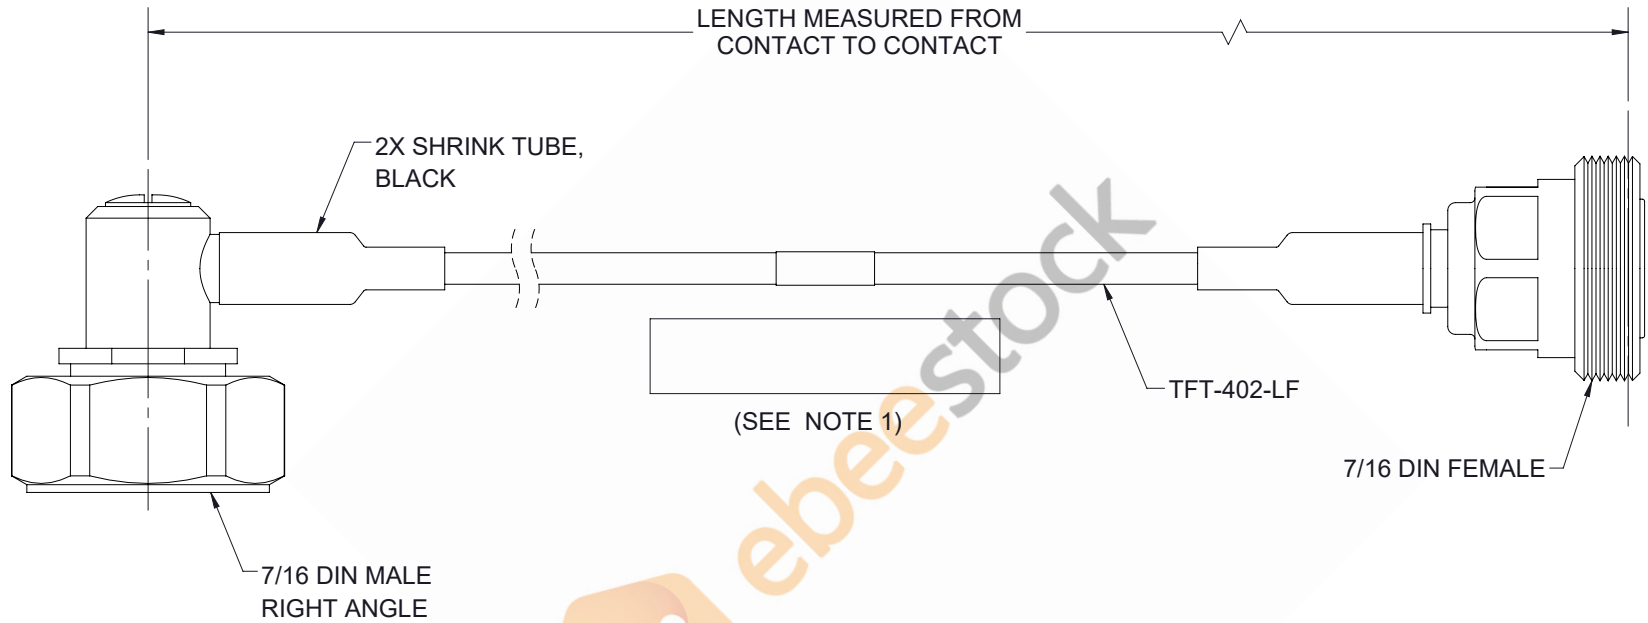

7/16 DIN Male Right Angle to 7/16 DIN Female Low PIM Cable 12 Inch Length Using TFT-402-LF Coax Using Times Microwave Components

REVISIONS			
REV.	DESCRIPTION	DATE	APPROVED
A	INITIAL RELEASE	4/12/2021	SELLIS

NOTES:

1. CABLES 36" AND UNDER HAVE 1 LABEL CENTERED. CABLES OVER 36" HAVE 2 LABELS, ONE AT EACH END 6.0" FROM THE FRONT OF THE CONNECTOR.

THESE COMMODITIES, TECHNOLOGY OR SOFTWARE WERE EXPORTED FROM THE UNITED STATES IN ACCORDANCE WITH THE EXPORT ADMINISTRATION REGULATIONS. DIVERSION CONTRARY TO U.S. LAW PROHIBITED.

UNLESS OTHERWISE SPECIFIED LEADING DIMENSIONS ARE INCHES DIMENSIONS IN [] ARE MILLIMETERS

TOLERANCES:

.X = ±.2	[5.08]	FRACTIONS
.XX = ±.02	[.51]	± 1/32
.XXX = ±.005	[.13]	ANGLES ± 1°

CABLE LENGTH (L) TOLERANCES: