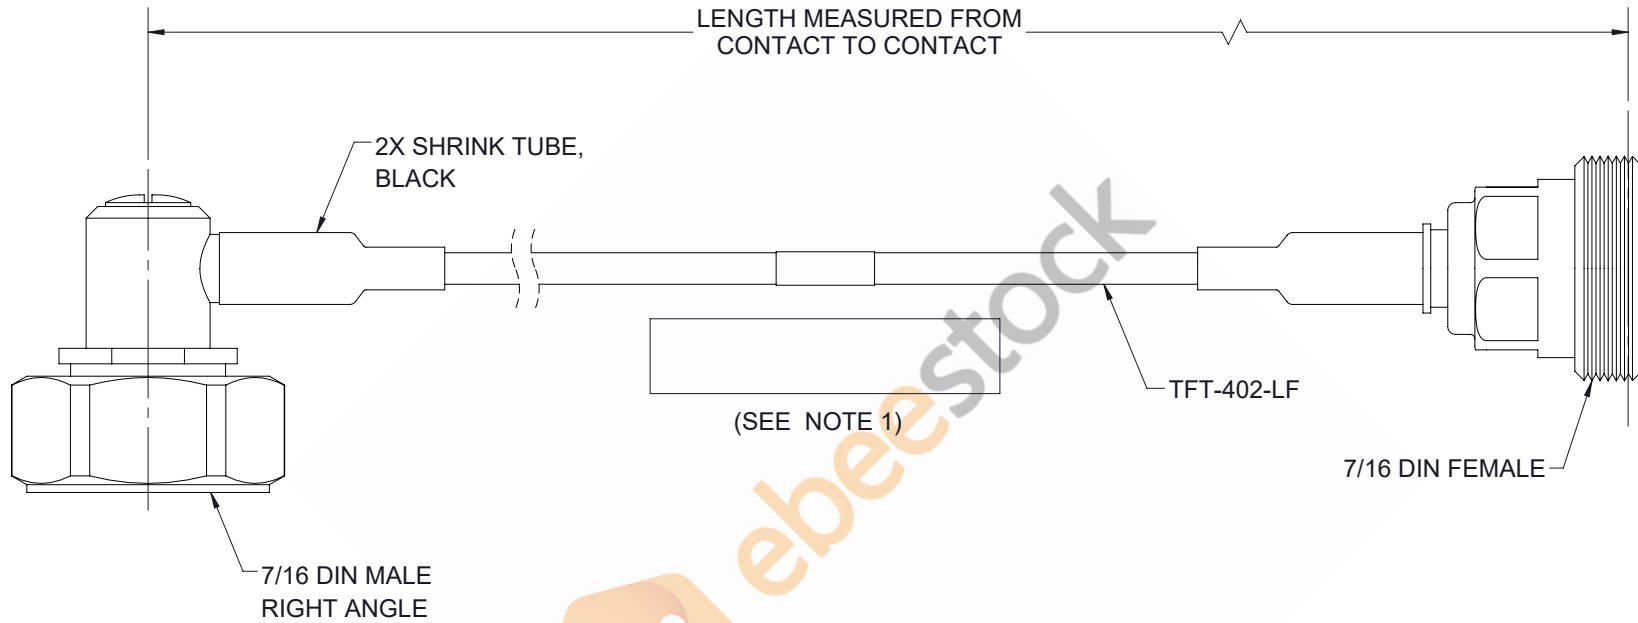

7/16 DIN Male Right Angle to 7/16 DIN Female Low PIM Cable 24 Inch Length Using TFT-402-LF Coax Using Times Microwave Components

REVISIONS			
REV.	DESCRIPTION	DATE	APPROVED
A	INITIAL RELEASE	4/12/2021	SELLIS

NOTES:

- CABLES 36" AND UNDER HAVE 1 LABEL CENTERED. CABLES OVER 36" HAVE 2 LABELS, ONE AT EACH END 6.0" FROM THE FRONT OF THE CONNECTOR.

THESE COMMODITIES, TECHNOLOGY OR SOFTWARE WERE EXPORTED FROM THE UNITED STATES IN ACCORDANCE WITH THE EXPORT ADMINISTRATION REGULATIONS. DIVERSION CONTRARY TO U.S. LAW PROHIBITED.

UNLESS OTHERWISE SPECIFIED LEADING DIMENSIONS ARE INCHES DIMENSIONS IN [] ARE MILLIMETERS

TOLERANCES:

.X = ±.2	[5.08]	FRACTIONS	
.XX = ±.02	[.51]		± 1/32
.XXX = ±.005	[.13]	ANGLES	± 1°

CABLE LENGTH (L) TOLERANCES: