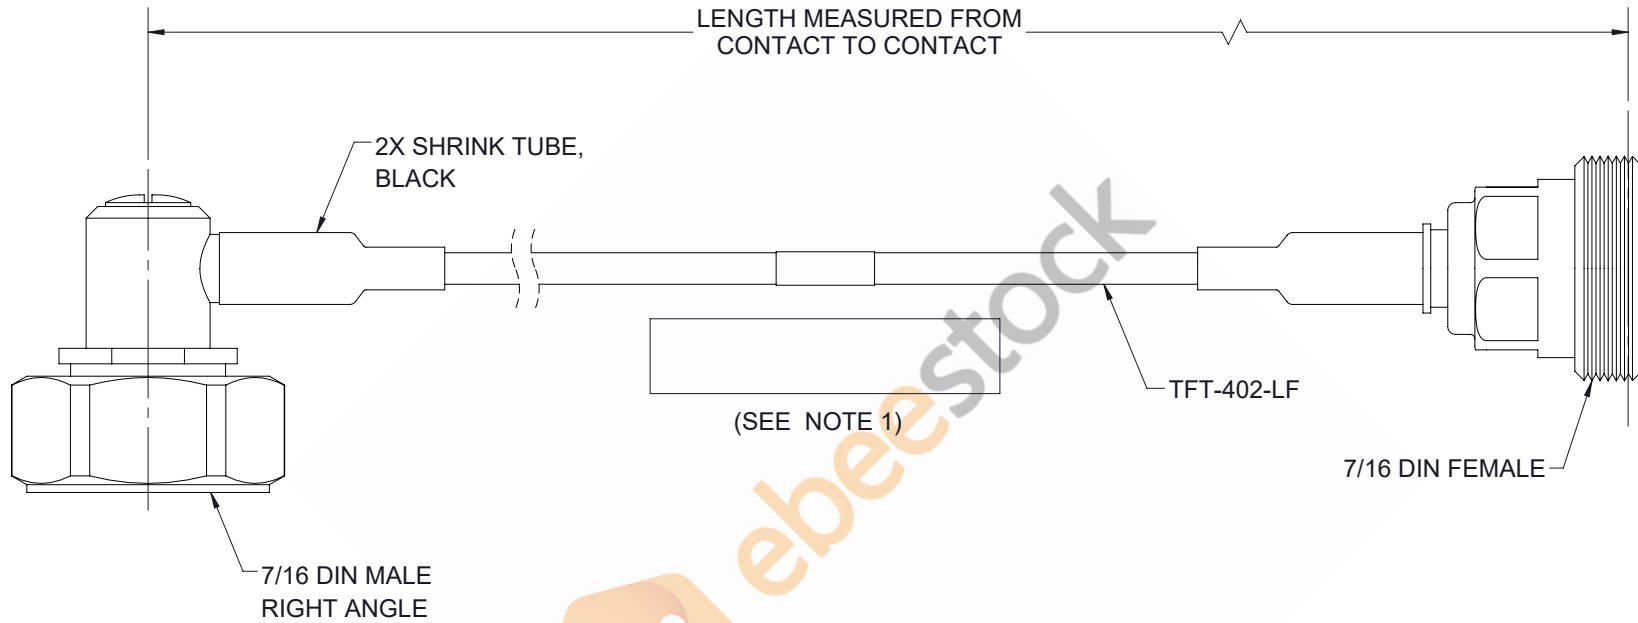

7/16 DIN Male Right Angle to 7/16 DIN Female Low PIM Cable 36 Inch Length Using TFT-402-LF Coax Using Times Microwave Components

REVISIONS			
REV.	DESCRIPTION	DATE	APPROVED
A	INITIAL RELEASE	4/12/2021	SELLIS

NOTES:

- CABLES 36" AND UNDER HAVE 1 LABEL CENTERED. CABLES OVER 36" HAVE 2 LABELS, ONE AT EACH END 6.0" FROM THE FRONT OF THE CONNECTOR.

THESE COMMODITIES, TECHNOLOGY OR SOFTWARE WERE EXPORTED FROM THE UNITED STATES IN ACCORDANCE WITH THE EXPORT ADMINISTRATION REGULATIONS. DIVERSION CONTRARY TO U.S. LAW PROHIBITED.

UNLESS OTHERWISE SPECIFIED LEADING DIMENSIONS ARE INCHES DIMENSIONS IN [] ARE MILLIMETERS

TOLERANCES:

.X = ±.2	[5.08]	FRACTIONS	
.XX = ±.02	[.51]		± 1/32
.XXX = ±.005	[.13]	ANGLES	± 1°

CABLE LENGTH (L) TOLERANCES: