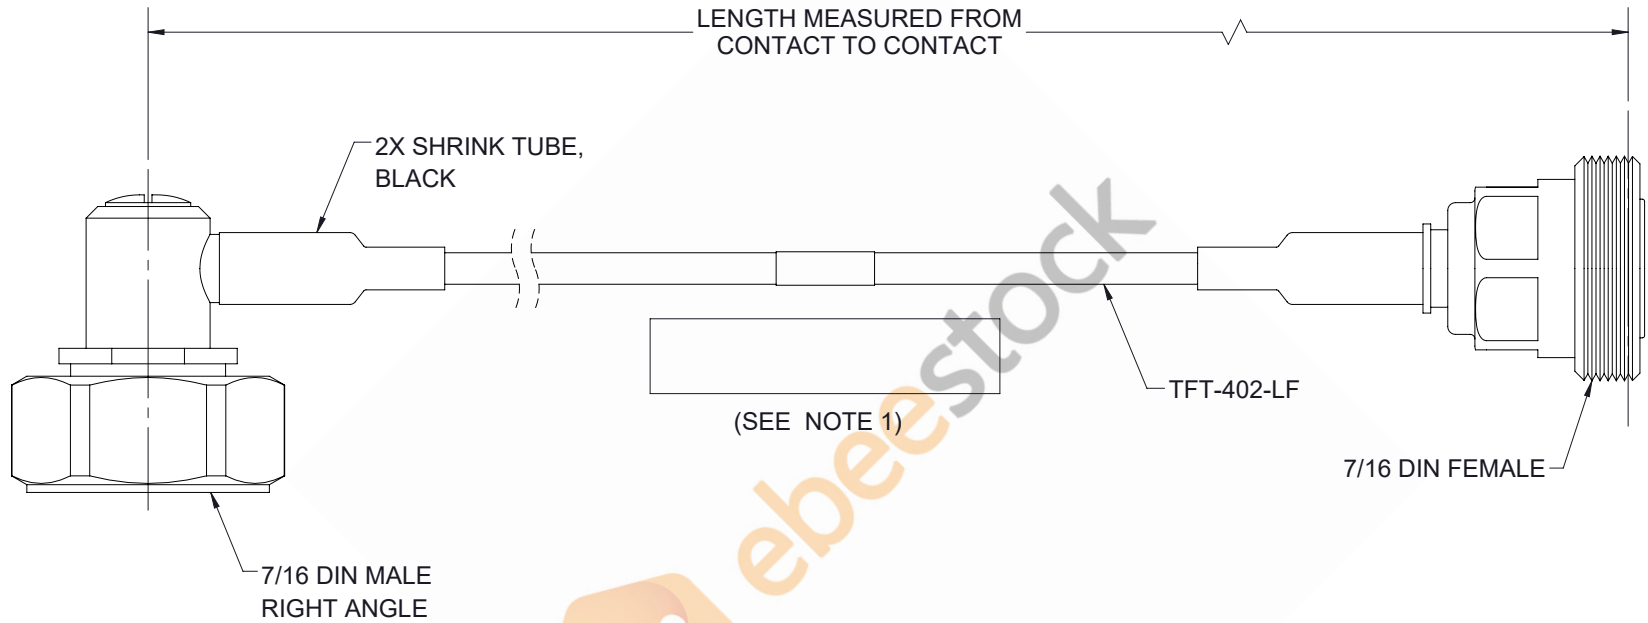

7/16 DIN Male Right Angle to 7/16 DIN Female Low PIM Cable 48 Inch Length Using TFT-402-LF Coax Using Times Microwave Components

REVISIONS			
REV.	DESCRIPTION	DATE	APPROVED
A	INITIAL RELEASE	4/12/2021	SELLIS

NOTES:

- CABLES 36" AND UNDER HAVE 1 LABEL CENTERED. CABLES OVER 36" HAVE 2 LABELS, ONE AT EACH END 6.0" FROM THE FRONT OF THE CONNECTOR.

THESE COMMODITIES, TECHNOLOGY OR SOFTWARE WERE EXPORTED FROM THE UNITED STATES IN ACCORDANCE WITH THE EXPORT ADMINISTRATION REGULATIONS. DIVERSION CONTRARY TO U.S. LAW PROHIBITED.

UNLESS OTHERWISE SPECIFIED LEADING DIMENSIONS ARE INCHES DIMENSIONS IN [] ARE MILLIMETERS

TOLERANCES:

.X = ±.2	[5.08]	FRACTIONS	
.XX = ±.02	[.51]		± 1/32
.XXX = ±.005	[.13]	ANGLES	± 1°

CABLE LENGTH (L) TOLERANCES: