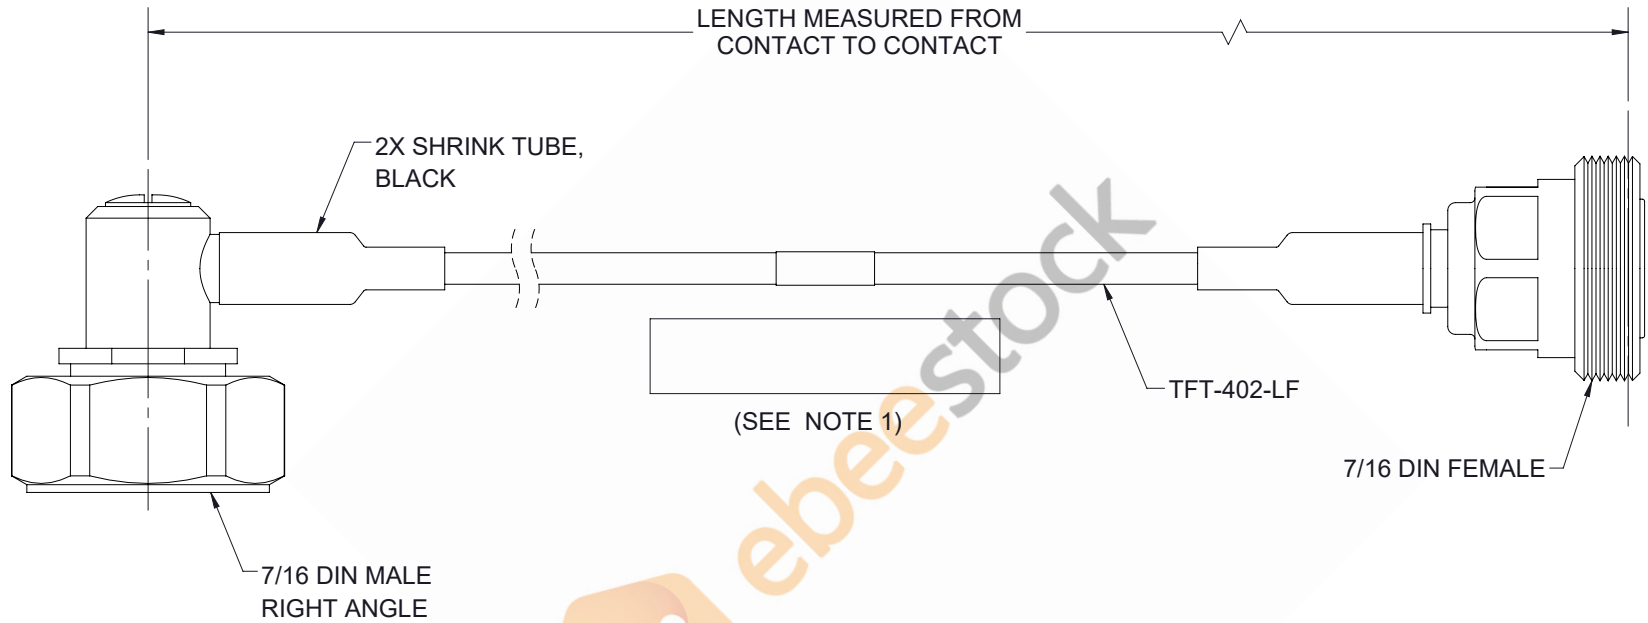

# 7/16 DIN Male Right Angle to 7/16 DIN Female Low PIM Cable 60 Inch Length Using TFT-402-LF Coax Using Times Microwave Components

REVISIONS			
REV.	DESCRIPTION	DATE	APPROVED
A	INITIAL RELEASE	4/12/2021	SELLIS

**NOTES:**

- CABLES 36" AND UNDER HAVE 1 LABEL CENTERED. CABLES OVER 36" HAVE 2 LABELS, ONE AT EACH END 6.0" FROM THE FRONT OF THE CONNECTOR.

THESE COMMODITIES, TECHNOLOGY OR SOFTWARE WERE EXPORTED FROM THE UNITED STATES IN ACCORDANCE WITH THE EXPORT ADMINISTRATION REGULATIONS. DIVERSION CONTRARY TO U.S. LAW PROHIBITED.

UNLESS OTHERWISE SPECIFIED LEADING DIMENSIONS ARE INCHES DIMENSIONS IN [ ] ARE MILLIMETERS

**TOLERANCES:**

.X = ±.2	[ 5.08 ]	FRACTIONS
.XX = ±.02	[ .51 ]	± 1/32
.XXX = ±.005	[ .13 ]	ANGLES ± 1°

**CABLE LENGTH (L) TOLERANCES:**