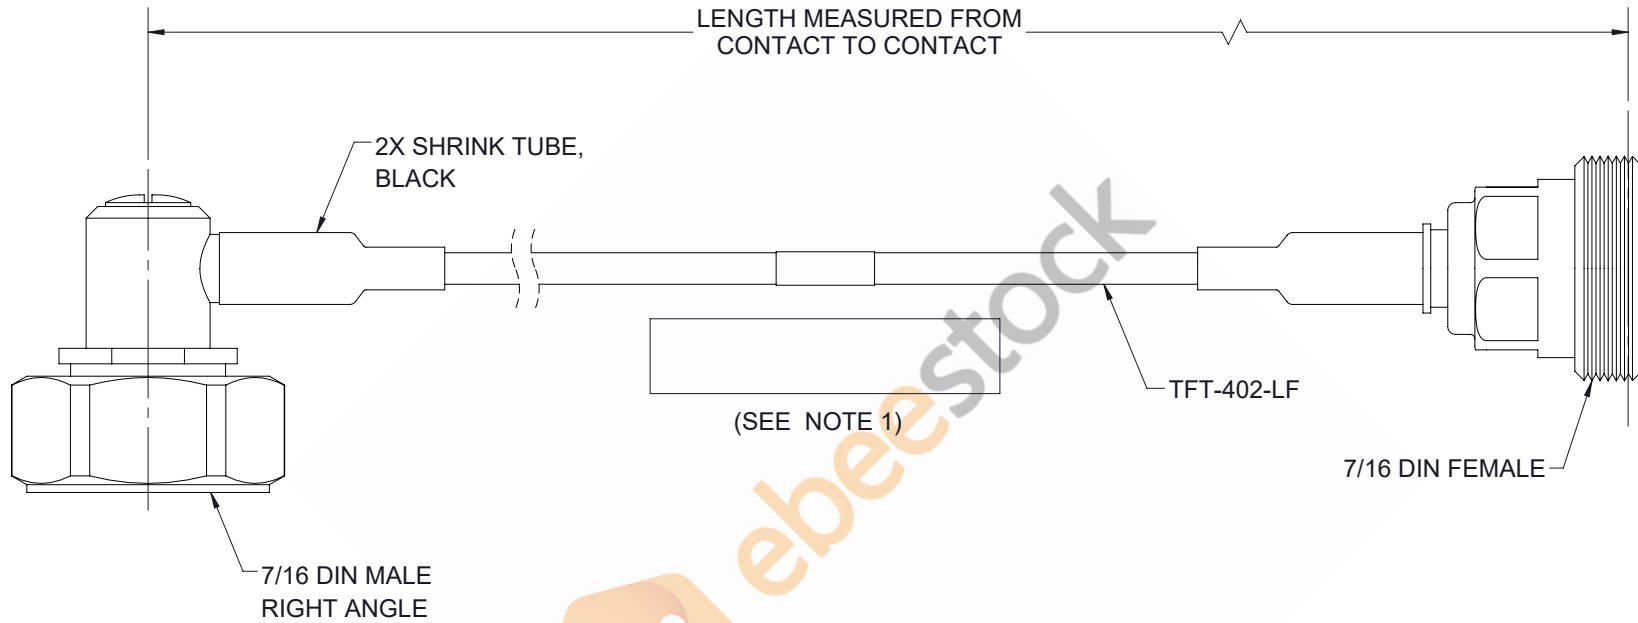

7/16 DIN Male Right Angle to 7/16 DIN Female Low PIM Cable 50 CM Length Using TFT-402-LF Coax Using Times Microwave Components

REVISIONS			
REV.	DESCRIPTION	DATE	APPROVED
A	INITIAL RELEASE	4/12/2021	SELLIS

NOTES:

- CABLES 36" AND UNDER HAVE 1 LABEL CENTERED. CABLES OVER 36" HAVE 2 LABELS, ONE AT EACH END 6.0" FROM THE FRONT OF THE CONNECTOR.

THESE COMMODITIES, TECHNOLOGY OR SOFTWARE WERE EXPORTED FROM THE UNITED STATES IN ACCORDANCE WITH THE EXPORT ADMINISTRATION REGULATIONS. DIVERSION CONTRARY TO U.S. LAW PROHIBITED.

UNLESS OTHERWISE SPECIFIED LEADING DIMENSIONS ARE INCHES DIMENSIONS IN [] ARE MILLIMETERS

TOLERANCES:

.X = ±.2	[5.08]	FRACTIONS
.XX = ±.02	[.51]	± 1/32
.XXX = ±.005	[.13]	ANGLES ± 1°

CABLE LENGTH (L) TOLERANCES: