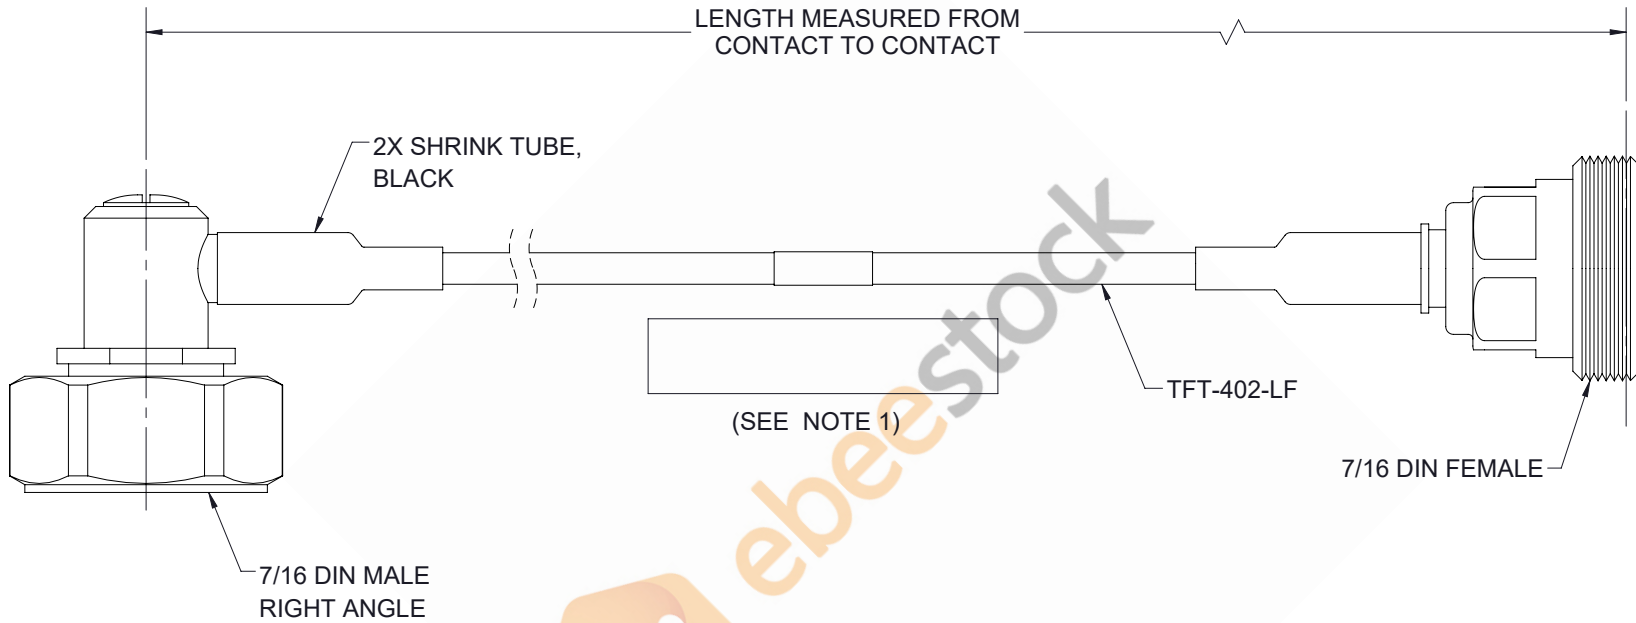

7/16 DIN Male Right Angle to 7/16 DIN Female Low PIM Cable 100 CM Length Using TFT-402-LF Coax Using Times Microwave Components

REVISIONS			
REV.	DESCRIPTION	DATE	APPROVED
A	INITIAL RELEASE	4/12/2021	SELLIS

NOTES:

- CABLES 36" AND UNDER HAVE 1 LABEL CENTERED. CABLES OVER 36" HAVE 2 LABELS, ONE AT EACH END 6.0" FROM THE FRONT OF THE CONNECTOR.

THESE COMMODITIES, TECHNOLOGY OR SOFTWARE WERE EXPORTED FROM THE UNITED STATES IN ACCORDANCE WITH THE EXPORT ADMINISTRATION REGULATIONS. DIVERSION CONTRARY TO U.S. LAW PROHIBITED.

UNLESS OTHERWISE SPECIFIED LEADING DIMENSIONS ARE INCHES DIMENSIONS IN [] ARE MILLIMETERS

TOLERANCES:

.X = ±.2	[5.08]	FRACTIONS
.XX = ±.02	[.51]	± 1/32
.XXX = ±.005	[.13]	ANGLES ± 1°

CABLE LENGTH (L) TOLERANCES: