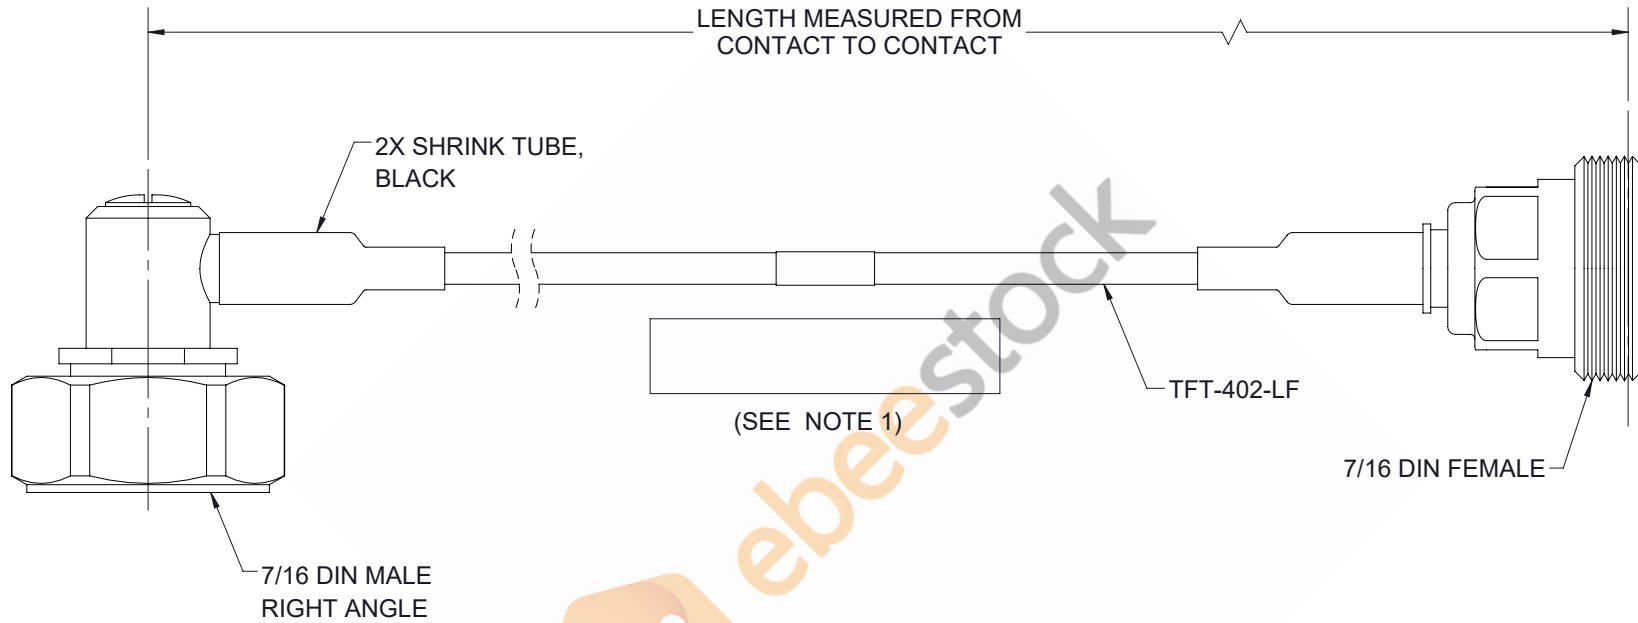

7/16 DIN Male Right Angle to 7/16 DIN Female Low PIM Cable 150 CM Length Using TFT-402-LF Coax Using Times Microwave Components

REVISIONS			
REV.	DESCRIPTION	DATE	APPROVED
A	INITIAL RELEASE	4/12/2021	SELLIS

NOTES:

- CABLES 36" AND UNDER HAVE 1 LABEL CENTERED. CABLES OVER 36" HAVE 2 LABELS, ONE AT EACH END 6.0" FROM THE FRONT OF THE CONNECTOR.

THESE COMMODITIES, TECHNOLOGY OR SOFTWARE WERE EXPORTED FROM THE UNITED STATES IN ACCORDANCE WITH THE EXPORT ADMINISTRATION REGULATIONS. DIVERSION CONTRARY TO U.S. LAW PROHIBITED.

UNLESS OTHERWISE SPECIFIED LEADING DIMENSIONS ARE INCHES DIMENSIONS IN [] ARE MILLIMETERS

TOLERANCES:

.X = ±.2	[5.08]	FRACTIONS	
.XX = ±.02	[.51]		± 1/32
.XXX = ±.005	[.13]	ANGLES	± 1°

CABLE LENGTH (L) TOLERANCES: